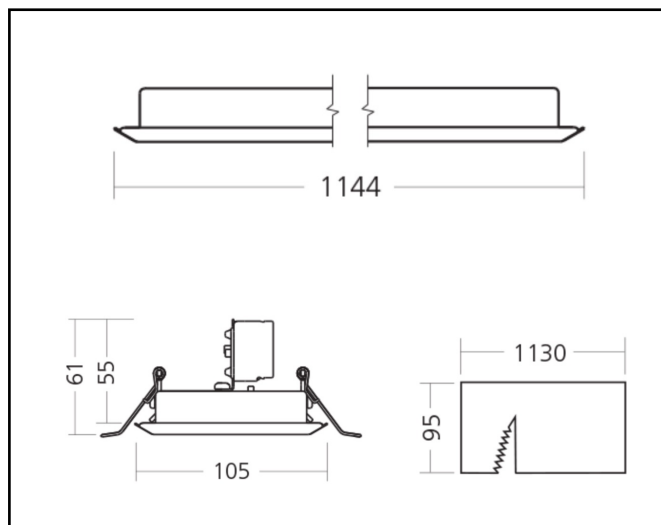

## Miline Duo Recessed M

33W 5250lm 830 LWL

<b>Description</b>	Recessed lighting fixture
<b>Dimensions (mm)</b>	1144mm x 105mm x 61mm
<b>Weight (kg)</b>	2,000 kg
<b>Housing</b>	Steel sheet, painted
<b>Colour</b>	White (RAL 9003)
<b>Optical system</b>	Lenses 80° + white louvre
<b>Lighting Distribution</b>	Symmetric, 80°
<b>Unified Glare Ratio</b>	UGR 20
<b>Colour temperature (K)</b>	3000 K
<b>CRI (Ra)</b>	> 85
<b>SCDM</b>	3
<b>Net lumen output (25°C)</b>	5250 lm
<b>Efficacy – LOR (lm/W)</b>	159 lm/W
<b>Power (driver incl.)</b>	33 W
<b>Driver</b>	Driver incorporated DALI dimmable on request
<b>IP</b>	IP 20
<b>IK</b>	IK 02
<b>Lifetime (hours)</b>	100.000 hours L80 B10
<b>Warranty</b>	5 years
<b>Origin</b>	Slovakija
<b>Norms</b>	LVD 2006/95/EC EMC 2004/108/EC RoHS 2001/65/EC ISO 9001:2008

## Miline Duo Recessed M

33W 5500lm 840 LWL

<b>Description</b>	Recessed lighting fixture
<b>Dimensions (mm)</b>	1144mm x 105mm x 61mm
<b>Weight (kg)</b>	2,000 kg
<b>Housing</b>	Steel sheet, painted
<b>Colour</b>	White (RAL 9003)
<b>Optical system</b>	Lenses 80° + white louvre
<b>Lighting Distribution</b>	Symmetric, 80°
<b>Unified Glare Ratio</b>	UGR 20
<b>Colour temperature (K)</b>	4000 K
<b>CRI (Ra)</b>	> 85
<b>SCDM</b>	3
<b>Net lumen output (25°C)</b>	5500 lm
<b>Efficacy – LOR (lm/W)</b>	167 lm/W
<b>Power (driver incl.)</b>	33 W
<b>Driver</b>	Driver incorporated DALI dimmable on request
<b>IP</b>	IP 20
<b>IK</b>	IK 02
<b>Lifetime (hours)</b>	100.000 hours L80 B10
<b>Warranty</b>	5 years
<b>Origin</b>	Slovakija
<b>Norms</b>	LVD 2006/95/EC EMC 2004/108/EC RoHS 2001/65/EC ISO 9001:2008