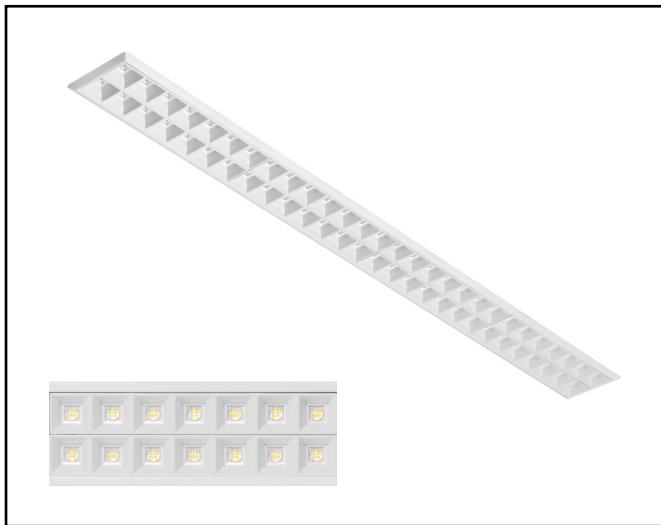

## Miline Duo Recessed M

33W 5250lm 830 LWL

<b>Description</b>	Recessed lighting fixture
<b>Dimensions (mm)</b>	1144mm x 105mm x 61mm
<b>Weight (kg)</b>	2,000 kg
<b>Housing</b>	Steel sheet, painted
<b>Colour</b>	White (RAL 9003)
<b>Optical system</b>	Lenses 80° + white louvre
<b>Lighting Distribution</b>	Symmetric, 80°
<b>Unified Glare Ratio</b>	UGR 20
<b>Colour temperature (K)</b>	3000 K
<b>CRI (Ra)</b>	> 85
<b>SCDM</b>	3
<b>Net lumen output (25°C)</b>	5250 lm
<b>Efficacy – LOR (lm/W)</b>	159 lm/W
<b>Power (driver incl.)</b>	33 W
<b>Driver</b>	Driver incorporated DALI dimmable on request
<b>IP</b>	IP 20
<b>IK</b>	IK 02
<b>Lifetime (hours)</b>	100.000 hours L80 B10
<b>Warranty</b>	5 years
<b>Origin</b>	Slovakija
<b>Norms</b>	LVD 2006/95/EC EMC 2004/108/EC RoHS 2001/65/EC ISO 9001:2008

## Miline Duo Recessed L

52W 7950lm 830 LWL

<b>Description</b>	Recessed lighting fixture
<b>Dimensions (mm)</b>	1424mm x 105mm x 61mm
<b>Weight (kg)</b>	2,500 kg
<b>Housing</b>	Steel sheet, painted
<b>Colour</b>	White (RAL 9003)
<b>Optical system</b>	Lenses 80° + white louvre
<b>Lighting Distribution</b>	Symmetric, 80°
<b>Unified Glare Ratio</b>	UGR 20
<b>Colour temperature (K)</b>	3000 K
<b>CRI (Ra)</b>	> 85
<b>SCDM</b>	3
<b>Net lumen output (25°C)</b>	7950 lm
<b>Efficacy – LOR (lm/W)</b>	153 lm/W
<b>Power (driver incl.)</b>	52 W
<b>Driver</b>	Driver incorporated DALI dimmable on request
<b>IP</b>	IP 20
<b>IK</b>	IK 02
<b>Lifetime (hours)</b>	100.000 hours L80 B10
<b>Warranty</b>	5 years
<b>Origin</b>	Slovakija
<b>Norms</b>	LVD 2006/95/EC EMC 2004/108/EC RoHS 2001/65/EC ISO 9001:2008