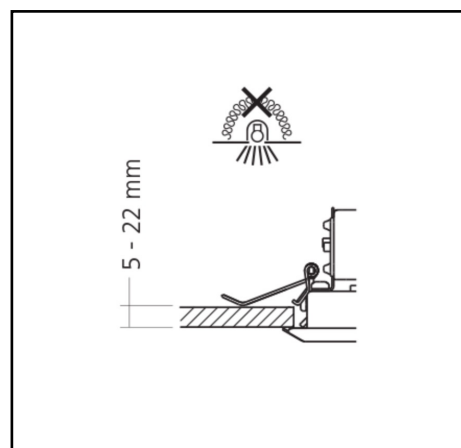

All specifications, descriptions and images are purely informative, not binding and subject to errors and changes

Euro-Luce Light Engineering
Ballingsweg 25 – 9620 Zottegem
info@euro-luce.be
www.euro-luce.be
Tel 0032 54 55 71 10

Marks