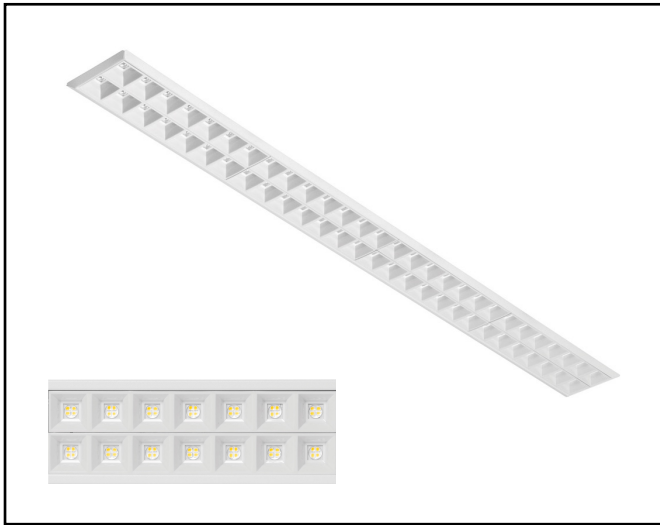

## Miline Duo Recessed M

33W 5250lm 830 LWL

<b>Description</b>	Recessed lighting fixture
<b>Dimensions (mm)</b>	1144mm x 105mm x 61mm
<b>Weight (kg)</b>	2,000 kg
<b>Housing</b>	Steel sheet, painted
<b>Colour</b>	White (RAL 9003)
<b>Optical system</b>	Lenses 80° + white louvre
<b>Lighting Distribution</b>	Symmetric, 80°
<b>Unified Glare Ratio</b>	UGR 20
<b>Colour temperature (K)</b>	3000 K
<b>CRI (Ra)</b>	> 85
<b>SCDM</b>	3
<b>Net lumen output (25°C)</b>	5250 lm
<b>Efficacy – LOR (lm/W)</b>	159 lm/W
<b>Power (driver incl.)</b>	33 W
<b>Driver</b>	Driver incorporated DALI dimmable on request
<b>IP</b>	IP 20
<b>IK</b>	IK 02
<b>Lifetime (hours)</b>	100.000 hours L80 B10
<b>Warranty</b>	5 years
<b>Origin</b>	Slovakija
<b>Norms</b>	LVD 2006/95/EC EMC 2004/108/EC RoHS 2001/65/EC ISO 9001:2008

## Miline Duo Recessed M

33W 5500lm 840 LWL

<b>Description</b>	Recessed lighting fixture
<b>Dimensions (mm)</b>	1144mm x 105mm x 61mm
<b>Weight (kg)</b>	2,000 kg
<b>Housing</b>	Steel sheet, painted
<b>Colour</b>	White (RAL 9003)
<b>Optical system</b>	Lenses 80° + white louvre
<b>Lighting Distribution</b>	Symmetric, 80°
<b>Unified Glare Ratio</b>	UGR 20
<b>Colour temperature (K)</b>	4000 K
<b>CRI (Ra)</b>	> 85
<b>SCDM</b>	3
<b>Net lumen output (25°C)</b>	5500 lm
<b>Efficacy – LOR (lm/W)</b>	167 lm/W
<b>Power (driver incl.)</b>	33 W
<b>Driver</b>	Driver incorporated DALI dimmable on request
<b>IP</b>	IP 20
<b>IK</b>	IK 02
<b>Lifetime (hours)</b>	100.000 hours L80 B10
<b>Warranty</b>	5 years
<b>Origin</b>	Slovakija
<b>Norms</b>	LVD 2006/95/EC EMC 2004/108/EC RoHS 2001/65/EC ISO 9001:2008