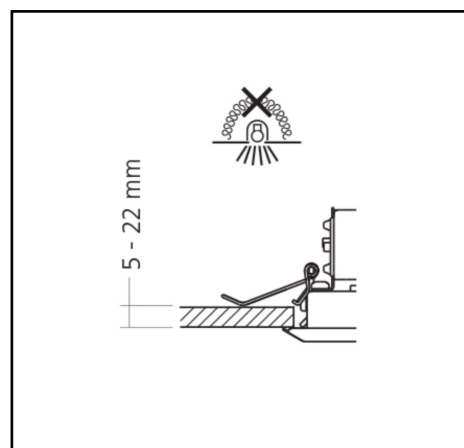

## Miline Duo Recessed M

33W 5250lm 830 LWL

<b>Description</b>	Recessed lighting fixture
<b>Dimensions (mm)</b>	1144mm x 105mm x 61mm
<b>Weight (kg)</b>	2,000 kg
<b>Housing</b>	Steel sheet, painted
<b>Colour</b>	White (RAL 9003)
<b>Optical system</b>	Lenses 80° + white louvre
<b>Lighting Distribution</b>	Symmetric, 80°
<b>Unified Glare Ratio</b>	UGR 20
<b>Colour temperature (K)</b>	3000 K
<b>CRI (Ra)</b>	> 85
<b>SCDM</b>	3
<b>Net lumen output (25°C)</b>	5250 lm
<b>Efficacy – LOR (lm/W)</b>	159 lm/W
<b>Power (driver incl.)</b>	33 W
<b>Driver</b>	Driver incorporated DALI dimmable on request
<b>IP</b>	IP 20
<b>IK</b>	IK 02
<b>Lifetime (hours)</b>	100.000 hours L80 B10
<b>Warranty</b>	5 years
<b>Origin</b>	Slovakija
<b>Norms</b>	LVD 2006/95/EC EMC 2004/108/EC RoHS 2001/65/EC ISO 9001:2008

## Miline Duo Recessed L

52W 8300lm 840 LWL

<b>Description</b>	Recessed lighting fixture
<b>Dimensions (mm)</b>	1424mm x 105mm x 61mm
<b>Weight (kg)</b>	2,500 kg
<b>Housing</b>	Steel sheet, painted
<b>Colour</b>	White (RAL 9003)
<b>Optical system</b>	Lenses 80° + white louvre
<b>Lighting Distribution</b>	Symmetric, 80°
<b>Unified Glare Ratio</b>	UGR 20
<b>Colour temperature (K)</b>	4000 K
<b>CRI (Ra)</b>	> 85
<b>SCDM</b>	3
<b>Net lumen output (25°C)</b>	8300 lm
<b>Efficacy – LOR (lm/W)</b>	160 lm/W
<b>Power (driver incl.)</b>	52 W
<b>Driver</b>	Driver incorporated DALI dimmable on request
<b>IP</b>	IP 20
<b>IK</b>	IK 02
<b>Lifetime (hours)</b>	100.000 hours L80 B10
<b>Warranty</b>	5 years
<b>Origin</b>	Slovakija
<b>Norms</b>	LVD 2006/95/EC EMC 2004/108/EC RoHS 2001/65/EC ISO 9001:2008