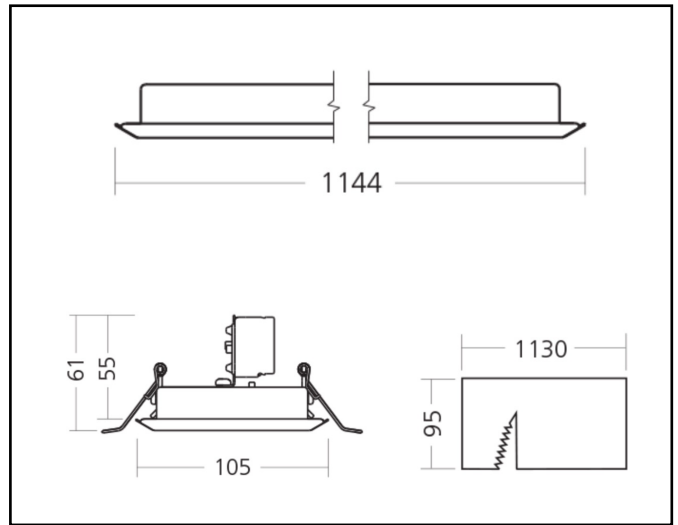

## Miline Duo Recessed M

33W 5250lm 830 LWL

<b>Description</b>	Recessed lighting fixture
<b>Dimensions (mm)</b>	1144mm x 105mm x 61mm
<b>Weight (kg)</b>	2,000 kg
<b>Housing</b>	Steel sheet, painted
<b>Colour</b>	White (RAL 9003)
<b>Optical system</b>	Lenses 80° + white louvre
<b>Lighting Distribution</b>	Symmetric, 80°
<b>Unified Glare Ratio</b>	UGR 20
<b>Colour temperature (K)</b>	3000 K
<b>CRI (Ra)</b>	> 85
<b>SCDM</b>	3
<b>Net lumen output (25°C)</b>	5250 lm
<b>Efficacy – LOR (lm/W)</b>	159 lm/W
<b>Power (driver incl.)</b>	33 W
<b>Driver</b>	Driver incorporated DALI dimmable on request
<b>IP</b>	IP 20
<b>IK</b>	IK 02
<b>Lifetime (hours)</b>	100.000 hours L80 B10
<b>Warranty</b>	5 years
<b>Origin</b>	Slovakija
<b>Norms</b>	LVD 2006/95/EC EMC 2004/108/EC RoHS 2001/65/EC ISO 9001:2008