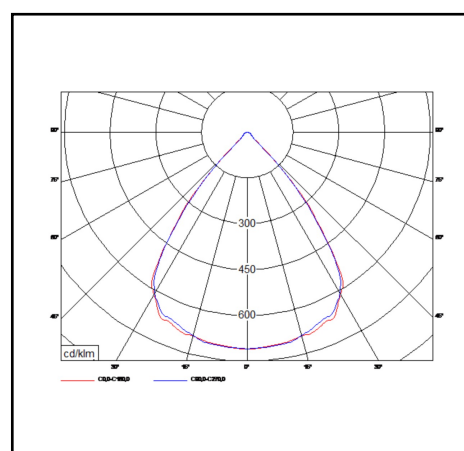

## Miline Duo Recessed L

52W 8300lm 840 LWL

<b>Description</b>	Recessed lighting fixture
<b>Dimensions (mm)</b>	1424mm x 105mm x 61mm
<b>Weight (kg)</b>	2,500 kg
<b>Housing</b>	Steel sheet, painted
<b>Colour</b>	White (RAL 9003)
<b>Optical system</b>	Lenses 80° + white louvre
<b>Lighting Distribution</b>	Symmetric, 80°
<b>Unified Glare Ratio</b>	UGR 20
<b>Colour temperature (K)</b>	4000 K
<b>CRI (Ra)</b>	> 85
<b>SCDM</b>	3
<b>Net lumen output (25°C)</b>	8300 lm
<b>Efficacy – LOR (lm/W)</b>	160 lm/W
<b>Power (driver incl.)</b>	52 W
<b>Driver</b>	Driver incorporated DALI dimmable on request
<b>IP</b>	IP 20
<b>IK</b>	IK 02
<b>Lifetime (hours)</b>	100.000 hours L80 B10
<b>Warranty</b>	5 years
<b>Origin</b>	Slovakija
<b>Norms</b>	LVD 2006/95/EC EMC 2004/108/EC RoHS 2001/65/EC ISO 9001:2008