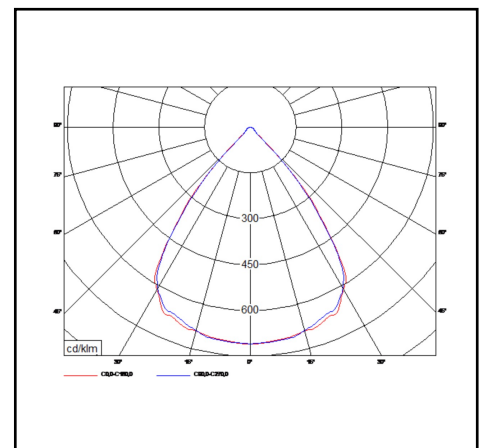

## Miline Duo Recessed M

33W 5250lm 830 LWL

<b>Description</b>	Recessed lighting fixture
<b>Dimensions (mm)</b>	1144mm x 105mm x 61mm
<b>Weight (kg)</b>	2,000 kg
<b>Housing</b>	Steel sheet, painted
<b>Colour</b>	White (RAL 9003)
<b>Optical system</b>	Lenses 80° + white louvre
<b>Lighting Distribution</b>	Symmetric, 80°
<b>Unified Glare Ratio</b>	UGR 20
<b>Colour temperature (K)</b>	3000 K
<b>CRI (Ra)</b>	> 85
<b>SCDM</b>	3
<b>Net lumen output (25°C)</b>	5250 lm
<b>Efficacy – LOR (lm/W)</b>	159 lm/W
<b>Power (driver incl.)</b>	33 W
<b>Driver</b>	Driver incorporated DALI dimmable on request
<b>IP</b>	IP 20
<b>IK</b>	IK 02
<b>Lifetime (hours)</b>	100.000 hours L80 B10
<b>Warranty</b>	5 years
<b>Origin</b>	Slovakija
<b>Norms</b>	LVD 2006/95/EC EMC 2004/108/EC RoHS 2001/65/EC ISO 9001:2008