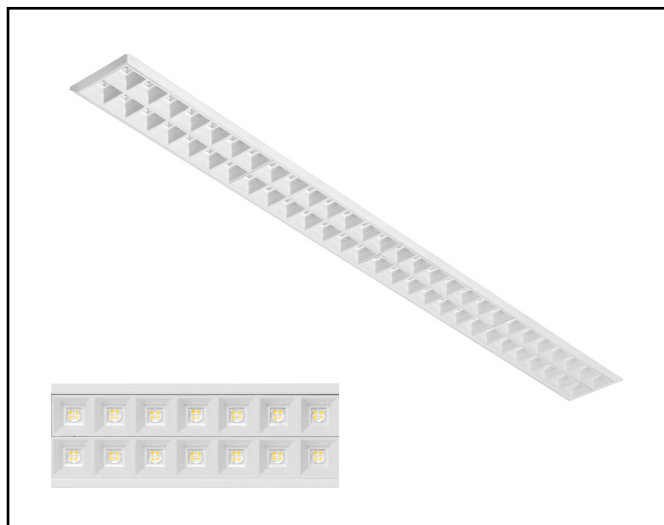

Product data sheet

Miline Duo Recessed L

41W 6850lm 840 LWL

Description	Recessed lighting fixture
Dimensions (mm)	1424mm x 105mm x 61mm
Weight (kg)	2,500 kg
Housing	Steel sheet, painted
Colour	White (RAL 9003)
Optical system	Lenses 80° + white louvre
Lighting Distribution	Symmetric, 80°
Unified Glare Ratio	UGR 20
Colour temperature (K)	4000 K
CRI (Ra)	> 85
SCDM	3
Net lumen output (25°C)	6850 lm
Efficacy – LOR (lm/W)	167 lm/W
Power (driver incl.)	41 W
Driver	Driver incorporated DALI dimmable on request
IP	IP 20
IK	IK 02
Lifetime (hours)	100.000 hours L80 B10
Warranty	5 years
Origin	Slovakija
Norms	LVD 2006/95/EC EMC 2004/108/EC RoHS 2001/65/EC ISO 9001:2008