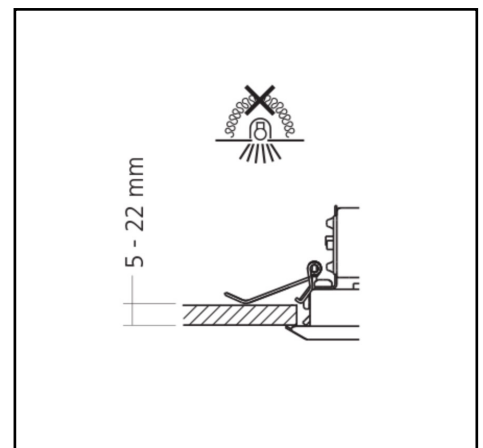

## Miline Duo Recessed M

33W 5250lm 830 LWL

<b>Description</b>	Recessed lighting fixture
<b>Dimensions (mm)</b>	1144mm x 105mm x 61mm
<b>Weight (kg)</b>	2,000 kg
<b>Housing</b>	Steel sheet, painted
<b>Colour</b>	White (RAL 9003)
<b>Optical system</b>	Lenses 80° + white louvre
<b>Lighting Distribution</b>	Symmetric, 80°
<b>Unified Glare Ratio</b>	UGR 20
<b>Colour temperature (K)</b>	3000 K
<b>CRI (Ra)</b>	> 85
<b>SCDM</b>	3
<b>Net lumen output (25°C)</b>	5250 lm
<b>Efficacy – LOR (lm/W)</b>	159 lm/W
<b>Power (driver incl.)</b>	33 W
<b>Driver</b>	Driver incorporated DALI dimmable on request
<b>IP</b>	IP 20
<b>IK</b>	IK 02
<b>Lifetime (hours)</b>	100.000 hours L80 B10
<b>Warranty</b>	5 years
<b>Origin</b>	Slovakija
<b>Norms</b>	LVD 2006/95/EC EMC 2004/108/EC RoHS 2001/65/EC ISO 9001:2008

## Miline Duo Recessed L

52W 7950lm 830 LWL

<b>Description</b>	Recessed lighting fixture
<b>Dimensions (mm)</b>	1424mm x 105mm x 61mm
<b>Weight (kg)</b>	2,500 kg
<b>Housing</b>	Steel sheet, painted
<b>Colour</b>	White (RAL 9003)
<b>Optical system</b>	Lenses 80° + white louvre
<b>Lighting Distribution</b>	Symmetric, 80°
<b>Unified Glare Ratio</b>	UGR 20
<b>Colour temperature (K)</b>	3000 K
<b>CRI (Ra)</b>	> 85
<b>SCDM</b>	3
<b>Net lumen output (25°C)</b>	7950 lm
<b>Efficacy – LOR (lm/W)</b>	153 lm/W
<b>Power (driver incl.)</b>	52 W
<b>Driver</b>	Driver incorporated DALI dimmable on request
<b>IP</b>	IP 20
<b>IK</b>	IK 02
<b>Lifetime (hours)</b>	100.000 hours L80 B10
<b>Warranty</b>	5 years
<b>Origin</b>	Slovakija
<b>Norms</b>	LVD 2006/95/EC EMC 2004/108/EC RoHS 2001/65/EC ISO 9001:2008