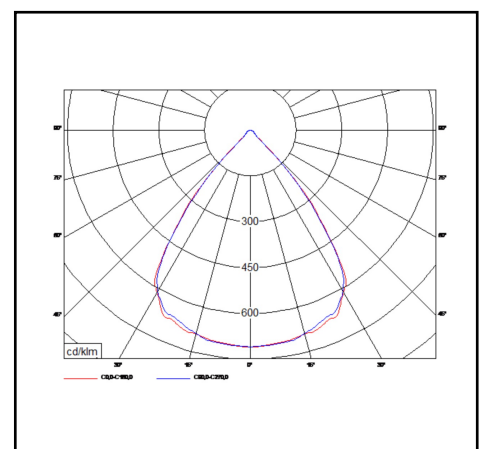

## Miline Duo Recessed L

52W 7950lm 830 LWL

<b>Description</b>	Recessed lighting fixture
<b>Dimensions (mm)</b>	1424mm x 105mm x 61mm
<b>Weight (kg)</b>	2,500 kg
<b>Housing</b>	Steel sheet, painted
<b>Colour</b>	White (RAL 9003)
<b>Optical system</b>	Lenses 80° + white louvre
<b>Lighting Distribution</b>	Symmetric, 80°
<b>Unified Glare Ratio</b>	UGR 20
<b>Colour temperature (K)</b>	3000 K
<b>CRI (Ra)</b>	> 85
<b>SCDM</b>	3
<b>Net lumen output (25°C)</b>	7950 lm
<b>Efficacy – LOR (lm/W)</b>	153 lm/W
<b>Power (driver incl.)</b>	52 W
<b>Driver</b>	Driver incorporated DALI dimmable on request
<b>IP</b>	IP 20
<b>IK</b>	IK 02
<b>Lifetime (hours)</b>	100.000 hours L80 B10
<b>Warranty</b>	5 years
<b>Origin</b>	Slovakija
<b>Norms</b>	LVD 2006/95/EC EMC 2004/108/EC RoHS 2001/65/EC ISO 9001:2008