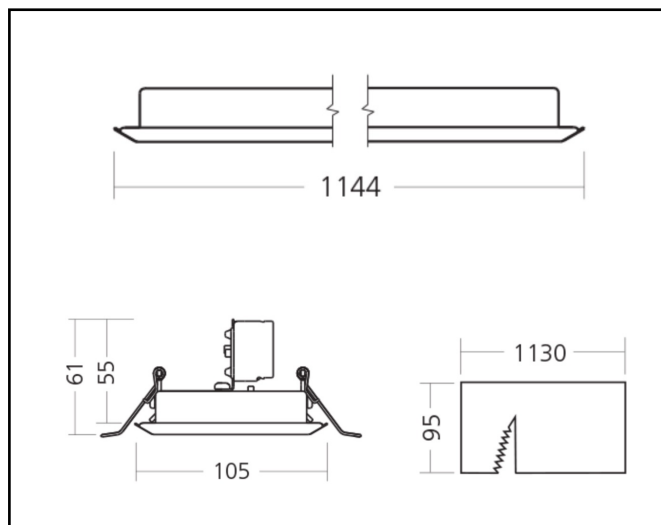

Product data sheet

Miline Duo Recessed M

42W 6350lm 830 LWL

Description	Recessed lighting fixture
Dimensions (mm)	1144mm x 105mm x 61mm
Weight (kg)	2,000 kg
Housing	Steel sheet, painted
Colour	White (RAL 9003)
Optical system	Lenses 80° + white louvre
Lighting Distribution	Symmetric, 80°
Unified Glare Ratio	UGR 20
Colour temperature (K)	3000 K
CRI (Ra)	> 85
SCDM	3
Net lumen output (25°C)	6350 lm
Efficacy – LOR (lm/W)	151 lm/W
Power (driver incl.)	42 W
Driver	Driver incorporated DALI dimmable on request
IP	IP 20
IK	IK 02
Lifetime (hours)	100.000 hours L80 B10
Warranty	5 years
Origin	Slovakija
Norms	LVD 2006/95/EC EMC 2004/108/EC RoHS 2001/65/EC ISO 9001:2008