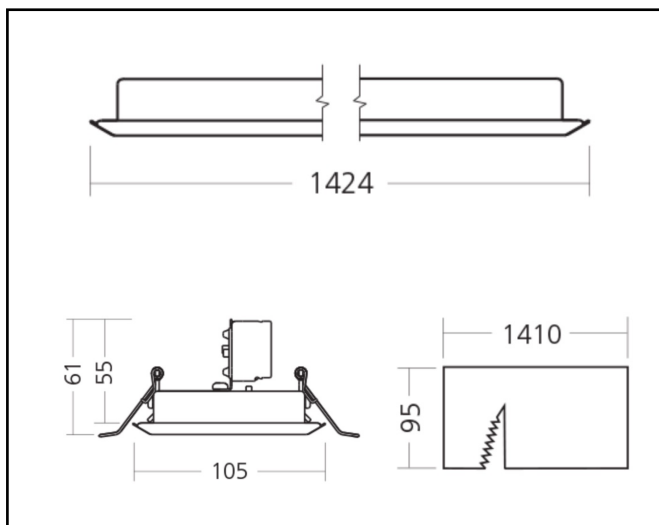

Product data sheet

Miline Duo Recessed L

52W 8300lm 840 LWL

Description	Recessed lighting fixture
Dimensions (mm)	1424mm x 105mm x 61mm
Weight (kg)	2,500 kg
Housing	Steel sheet, painted
Colour	White (RAL 9003)
Optical system	Lenses 80° + white louvre
Lighting Distribution	Symmetric, 80°
Unified Glare Ratio	UGR 20
Colour temperature (K)	4000 K
CRI (Ra)	> 85
SCDM	3
Net lumen output (25°C)	8300 lm
Efficacy – LOR (lm/W)	160 lm/W
Power (driver incl.)	52 W
Driver	Driver incorporated DALI dimmable on request
IP	IP 20
IK	IK 02
Lifetime (hours)	100.000 hours L80 B10
Warranty	5 years
Origin	Slovakija
Norms	LVD 2006/95/EC EMC 2004/108/EC RoHS 2001/65/EC ISO 9001:2008