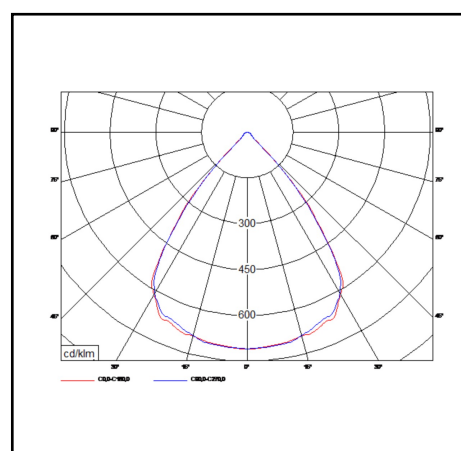

## Miline Duo Recessed L

41W 6850lm 840 LWL

<b>Description</b>	Recessed lighting fixture
<b>Dimensions (mm)</b>	1424mm x 105mm x 61mm
<b>Weight (kg)</b>	2,500 kg
<b>Housing</b>	Steel sheet, painted
<b>Colour</b>	White (RAL 9003)
<b>Optical system</b>	Lenses 80° + white louvre
<b>Lighting Distribution</b>	Symmetric, 80°
<b>Unified Glare Ratio</b>	UGR 20
<b>Colour temperature (K)</b>	4000 K
<b>CRI (Ra)</b>	> 85
<b>SCDM</b>	3
<b>Net lumen output (25°C)</b>	6850 lm
<b>Efficacy – LOR (lm/W)</b>	167 lm/W
<b>Power (driver incl.)</b>	41 W
<b>Driver</b>	Driver incorporated DALI dimmable on request
<b>IP</b>	IP 20
<b>IK</b>	IK 02
<b>Lifetime (hours)</b>	100.000 hours L80 B10
<b>Warranty</b>	5 years
<b>Origin</b>	Slovakija
<b>Norms</b>	LVD 2006/95/EC EMC 2004/108/EC RoHS 2001/65/EC ISO 9001:2008