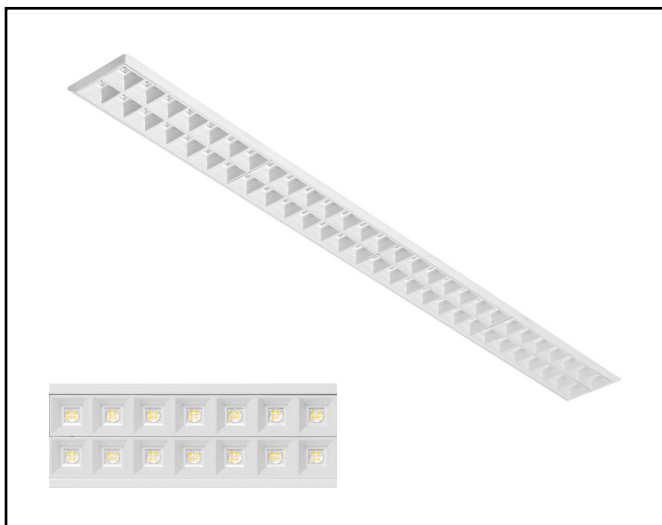

Product data sheet

Miline Duo Recessed L

52W 8300lm 840 LWL

Description	Recessed lighting fixture
Dimensions (mm)	1424mm x 105mm x 61mm
Weight (kg)	2,500 kg
Housing	Steel sheet, painted
Colour	White (RAL 9003)
Optical system	Lenses 80° + white louvre
Lighting Distribution	Symmetric, 80°
Unified Glare Ratio	UGR 20
Colour temperature (K)	4000 K
CRI (Ra)	> 85
SCDM	3
Net lumen output (25°C)	8300 lm
Efficacy – LOR (lm/W)	160 lm/W
Power (driver incl.)	52 W
Driver	Driver incorporated DALI dimmable on request
IP	IP 20
IK	IK 02
Lifetime (hours)	100.000 hours L80 B10
Warranty	5 years
Origin	Slovakija
Norms	LVD 2006/95/EC EMC 2004/108/EC RoHS 2001/65/EC ISO 9001:2008