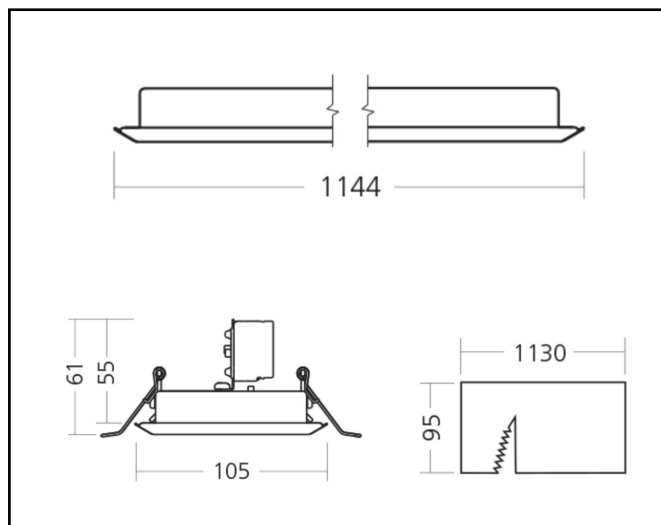

Product data sheet

Miline Duo Recessed M

42W 6650lm 840 LWL

Description	Recessed lighting fixture
Dimensions (mm)	1144mm x 105mm x 61mm
Weight (kg)	2,000 kg
Housing	Steel sheet, painted
Colour	White (RAL 9003)
Optical system	Lenses 80° + white louvre
Lighting Distribution	Symmetric, 80°
Unified Glare Ratio	UGR 20
Colour temperature (K)	4000 K
CRI (Ra)	> 85
SCDM	3
Net lumen output (25°C)	6650 lm
Efficacy – LOR (lm/W)	158 lm/W
Power (driver incl.)	42 W
Driver	Driver incorporated DALI dimmable on request
IP	IP 20
IK	IK 02
Lifetime (hours)	100.000 hours L80 B10
Warranty	5 years
Origin	Slovakija
Norms	LVD 2006/95/EC EMC 2004/108/EC RoHS 2001/65/EC ISO 9001:2008