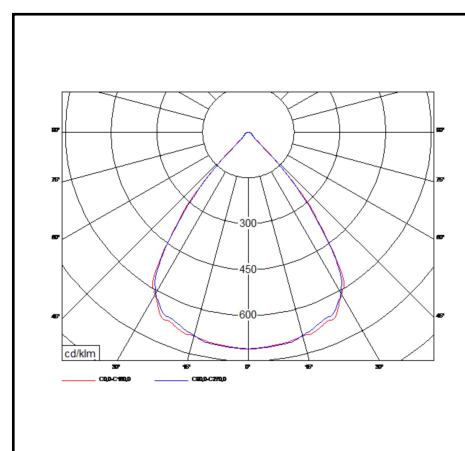

## Miline Duo Recessed M

42W 6350lm 830 LWL

<b>Description</b>	Recessed lighting fixture
<b>Dimensions (mm)</b>	1144mm x 105mm x 61mm
<b>Weight (kg)</b>	2,000 kg
<b>Housing</b>	Steel sheet, painted
<b>Colour</b>	White (RAL 9003)
<b>Optical system</b>	Lenses 80° + white louvre
<b>Lighting Distribution</b>	Symmetric, 80°
<b>Unified Glare Ratio</b>	UGR 20
<b>Colour temperature (K)</b>	3000 K
<b>CRI (Ra)</b>	> 85
<b>SCDM</b>	3
<b>Net lumen output (25°C)</b>	6350 lm
<b>Efficacy – LOR (lm/W)</b>	151 lm/W
<b>Power (driver incl.)</b>	42 W
<b>Driver</b>	Driver incorporated DALI dimmable on request
<b>IP</b>	IP 20
<b>IK</b>	IK 02
<b>Lifetime (hours)</b>	100.000 hours L80 B10
<b>Warranty</b>	5 years
<b>Origin</b>	Slovakija
<b>Norms</b>	LVD 2006/95/EC EMC 2004/108/EC RoHS 2001/65/EC ISO 9001:2008