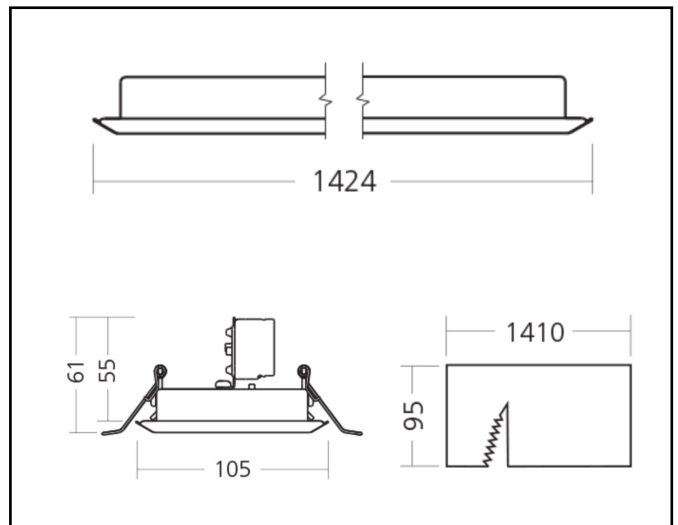

Product data sheet

Miline Duo Recessed L

52W 7950lm 830 LWL

Description	Recessed lighting fixture
Dimensions (mm)	1424mm x 105mm x 61mm
Weight (kg)	2,500 kg
Housing	Steel sheet, painted
Colour	White (RAL 9003)
Optical system	Lenses 80° + white louvre
Lighting Distribution	Symmetric, 80°
Unified Glare Ratio	UGR 20
Colour temperature (K)	3000 K
CRI (Ra)	> 85
SCDM	3
Net lumen output (25°C)	7950 lm
Efficacy – LOR (lm/W)	153 lm/W
Power (driver incl.)	52 W
Driver	Driver incorporated DALI dimmable on request
IP	IP 20
IK	IK 02
Lifetime (hours)	100.000 hours L80 B10
Warranty	5 years
Origin	Slovakija
Norms	LVD 2006/95/EC EMC 2004/108/EC RoHS 2001/65/EC ISO 9001:2008