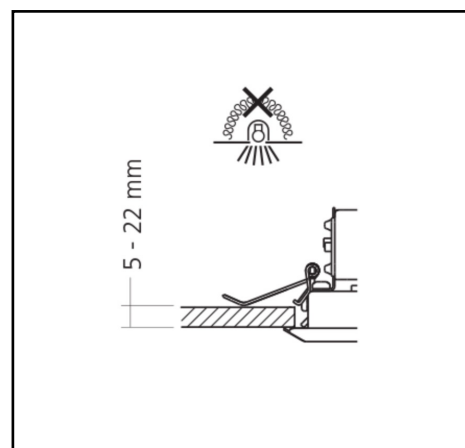

## Miline Duo Recessed M

42W 6350lm 830 LWL

<b>Description</b>	Recessed lighting fixture
<b>Dimensions (mm)</b>	1144mm x 105mm x 61mm
<b>Weight (kg)</b>	2,000 kg
<b>Housing</b>	Steel sheet, painted
<b>Colour</b>	White (RAL 9003)
<b>Optical system</b>	Lenses 80° + white louvre
<b>Lighting Distribution</b>	Symmetric, 80°
<b>Unified Glare Ratio</b>	UGR 20
<b>Colour temperature (K)</b>	3000 K
<b>CRI (Ra)</b>	> 85
<b>SCDM</b>	3
<b>Net lumen output (25°C)</b>	6350 lm
<b>Efficacy – LOR (lm/W)</b>	151 lm/W
<b>Power (driver incl.)</b>	42 W
<b>Driver</b>	Driver incorporated DALI dimmable on request
<b>IP</b>	IP 20
<b>IK</b>	IK 02
<b>Lifetime (hours)</b>	100.000 hours L80 B10
<b>Warranty</b>	5 years
<b>Origin</b>	Slovakija
<b>Norms</b>	LVD 2006/95/EC EMC 2004/108/EC RoHS 2001/65/EC ISO 9001:2008