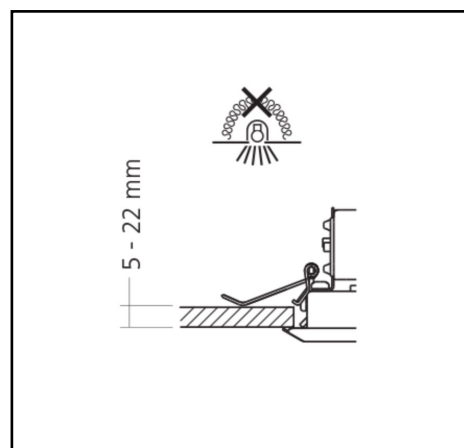

All specifications, descriptions and images are purely informative, not binding and subject to errors and changes

Euro-Luce Light Engineering
Ballingsweg 25 – 9620 Zottegem
info@euro-luce.be
www.euro-luce.be
Tel 0032 54 55 71 10

Marks