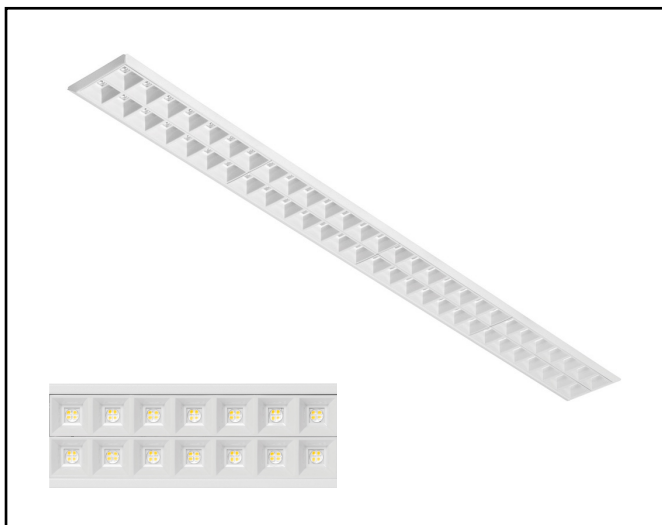

## Miline Duo Recessed M

33W 5250lm 830 LWL

<b>Description</b>	Recessed lighting fixture
<b>Dimensions (mm)</b>	1144mm x 105mm x 61mm
<b>Weight (kg)</b>	2,000 kg
<b>Housing</b>	Steel sheet, painted
<b>Colour</b>	White (RAL 9003)
<b>Optical system</b>	Lenses 80° + white louvre
<b>Lighting Distribution</b>	Symmetric, 80°
<b>Unified Glare Ratio</b>	UGR 20
<b>Colour temperature (K)</b>	3000 K
<b>CRI (Ra)</b>	> 85
<b>SCDM</b>	3
<b>Net lumen output (25°C)</b>	5250 lm
<b>Efficacy – LOR (lm/W)</b>	159 lm/W
<b>Power (driver incl.)</b>	33 W
<b>Driver</b>	Driver incorporated DALI dimmable on request
<b>IP</b>	IP 20
<b>IK</b>	IK 02
<b>Lifetime (hours)</b>	100.000 hours L80 B10
<b>Warranty</b>	5 years
<b>Origin</b>	Slovakija
<b>Norms</b>	LVD 2006/95/EC EMC 2004/108/EC RoHS 2001/65/EC ISO 9001:2008

## Miline Duo Recessed M

33W 5500lm 840 LWL

<b>Description</b>	Recessed lighting fixture
<b>Dimensions (mm)</b>	1144mm x 105mm x 61mm
<b>Weight (kg)</b>	2,000 kg
<b>Housing</b>	Steel sheet, painted
<b>Colour</b>	White (RAL 9003)
<b>Optical system</b>	Lenses 80° + white louvre
<b>Lighting Distribution</b>	Symmetric, 80°
<b>Unified Glare Ratio</b>	UGR 20
<b>Colour temperature (K)</b>	4000 K
<b>CRI (Ra)</b>	> 85
<b>SCDM</b>	3
<b>Net lumen output (25°C)</b>	5500 lm
<b>Efficacy – LOR (lm/W)</b>	167 lm/W
<b>Power (driver incl.)</b>	33 W
<b>Driver</b>	Driver incorporated DALI dimmable on request
<b>IP</b>	IP 20
<b>IK</b>	IK 02
<b>Lifetime (hours)</b>	100.000 hours L80 B10
<b>Warranty</b>	5 years
<b>Origin</b>	Slovakija
<b>Norms</b>	LVD 2006/95/EC EMC 2004/108/EC RoHS 2001/65/EC ISO 9001:2008