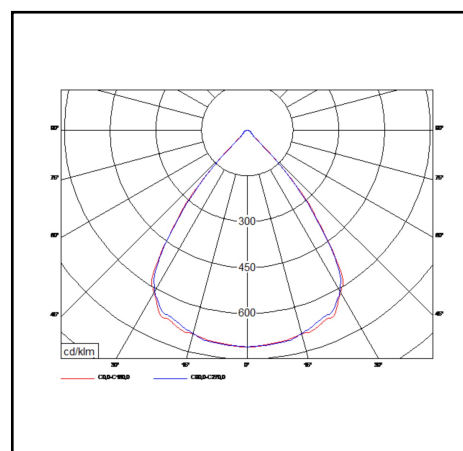

All specifications, descriptions and images are purely informative, not binding and subject to errors and changes

Euro-Luce Light Engineering
Ballingsweg 25 – 9620 Zottegem
info@euro-luce.be
www.euro-luce.be
Tel 0032 54 55 71 10

Marks