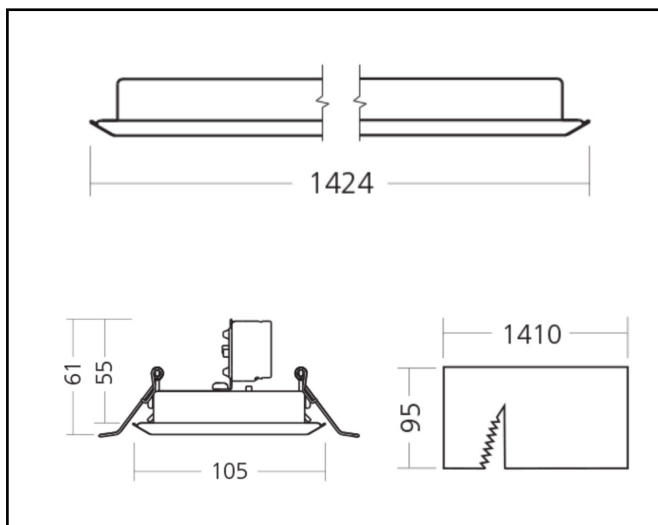

Product data sheet

Miline Duo Recessed L

41W 6550lm 830 LWL

Description	Recessed lighting fixture
Dimensions (mm)	1424mm x 105mm x 61mm
Weight (kg)	2,500 kg
Housing	Steel sheet, painted
Colour	White (RAL 9003)
Optical system	Lenses 80° + white louvre
Lighting Distribution	Symmetric, 80°
Unified Glare Ratio	UGR 20
Colour temperature (K)	3000 K
CRI (Ra)	> 85
SCDM	3
Net lumen output (25°C)	6550 lm
Efficacy – LOR (lm/W)	152 lm/W
Power (driver incl.)	41 W
Driver	Driver incorporated DALI dimmable on request
IP	IP 20
IK	IK 02
Lifetime (hours)	100.000 hours L80 B10
Warranty	5 years
Origin	Slovakija
Norms	LVD 2006/95/EC EMC 2004/108/EC RoHS 2001/65/EC ISO 9001:2008