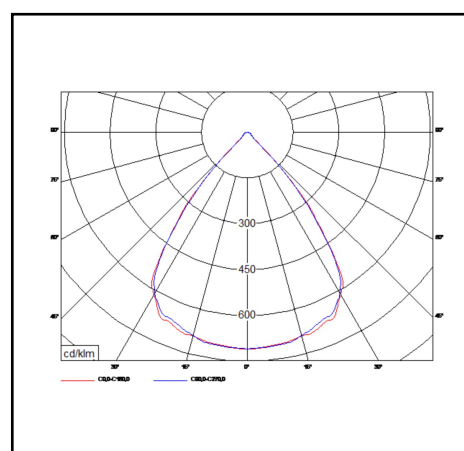

All specifications, descriptions and images are purely informative, not binding and subject to errors and changes

Euro-Luce Light Engineering
Ballingsweg 25 – 9620 Zottegem
info@euro-luce.be
www.euro-luce.be
Tel 0032 54 55 71 10

Marks