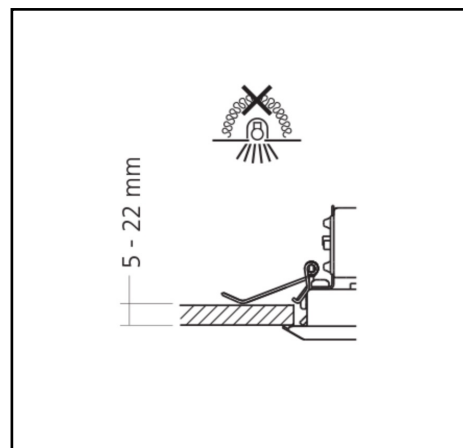

All specifications, descriptions and images are purely informative, not binding and subject to errors and changes

Euro-Luce Light Engineering
Ballingsweg 25 – 9620 Zottegem
info@euro-luce.be
www.euro-luce.be
Tel 0032 54 55 71 10

Marks