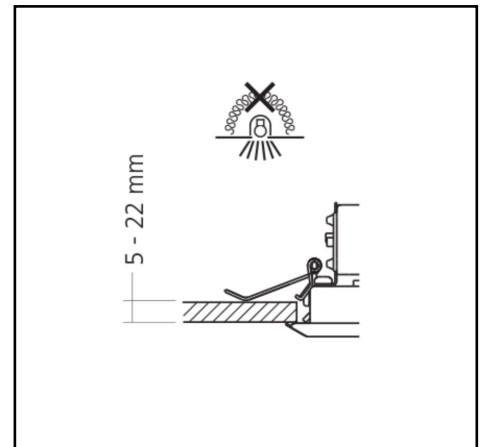

## Miline Duo Recessed M

33W 5250lm 830 LWL

<b>Description</b>	Recessed lighting fixture
<b>Dimensions (mm)</b>	1144mm x 105mm x 61mm
<b>Weight (kg)</b>	2,000 kg
<b>Housing</b>	Steel sheet, painted
<b>Colour</b>	White (RAL 9003)
<b>Optical system</b>	Lenses 80° + white louvre
<b>Lighting Distribution</b>	Symmetric, 80°
<b>Unified Glare Ratio</b>	UGR 20
<b>Colour temperature (K)</b>	3000 K
<b>CRI (Ra)</b>	> 85
<b>SCDM</b>	3
<b>Net lumen output (25°C)</b>	5250 lm
<b>Efficacy – LOR (lm/W)</b>	159 lm/W
<b>Power (driver incl.)</b>	33 W
<b>Driver</b>	Driver incorporated DALI dimmable on request
<b>IP</b>	IP 20
<b>IK</b>	IK 02
<b>Lifetime (hours)</b>	100.000 hours L80 B10
<b>Warranty</b>	5 years
<b>Origin</b>	Slovakija
<b>Norms</b>	LVD 2006/95/EC EMC 2004/108/EC RoHS 2001/65/EC ISO 9001:2008