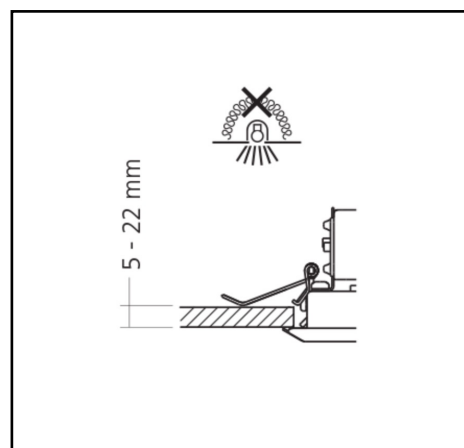

## Miline Duo Recessed M

33W 5250lm 830 LWL

<b>Description</b>	Recessed lighting fixture
<b>Dimensions (mm)</b>	1144mm x 105mm x 61mm
<b>Weight (kg)</b>	2,000 kg
<b>Housing</b>	Steel sheet, painted
<b>Colour</b>	White (RAL 9003)
<b>Optical system</b>	Lenses 80° + white louvre
<b>Lighting Distribution</b>	Symmetric, 80°
<b>Unified Glare Ratio</b>	UGR 20
<b>Colour temperature (K)</b>	3000 K
<b>CRI (Ra)</b>	> 85
<b>SCDM</b>	3
<b>Net lumen output (25°C)</b>	5250 lm
<b>Efficacy – LOR (lm/W)</b>	159 lm/W
<b>Power (driver incl.)</b>	33 W
<b>Driver</b>	Driver incorporated DALI dimmable on request
<b>IP</b>	IP 20
<b>IK</b>	IK 02
<b>Lifetime (hours)</b>	100.000 hours L80 B10
<b>Warranty</b>	5 years
<b>Origin</b>	Slovakija
<b>Norms</b>	LVD 2006/95/EC EMC 2004/108/EC RoHS 2001/65/EC ISO 9001:2008

## Miline Duo Recessed M

33W 5500lm 840 LWL

<b>Description</b>	Recessed lighting fixture
<b>Dimensions (mm)</b>	1144mm x 105mm x 61mm
<b>Weight (kg)</b>	2,000 kg
<b>Housing</b>	Steel sheet, painted
<b>Colour</b>	White (RAL 9003)
<b>Optical system</b>	Lenses 80° + white louvre
<b>Lighting Distribution</b>	Symmetric, 80°
<b>Unified Glare Ratio</b>	UGR 20
<b>Colour temperature (K)</b>	4000 K
<b>CRI (Ra)</b>	> 85
<b>SCDM</b>	3
<b>Net lumen output (25°C)</b>	5500 lm
<b>Efficacy – LOR (lm/W)</b>	167 lm/W
<b>Power (driver incl.)</b>	33 W
<b>Driver</b>	Driver incorporated DALI dimmable on request
<b>IP</b>	IP 20
<b>IK</b>	IK 02
<b>Lifetime (hours)</b>	100.000 hours L80 B10
<b>Warranty</b>	5 years
<b>Origin</b>	Slovakija
<b>Norms</b>	LVD 2006/95/EC EMC 2004/108/EC RoHS 2001/65/EC ISO 9001:2008