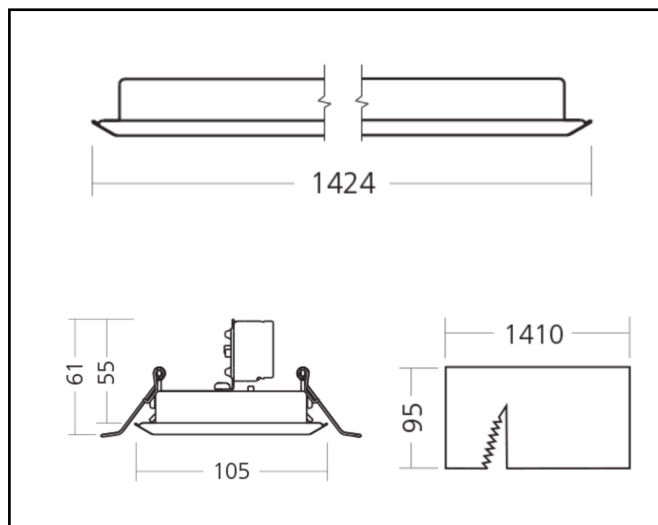

Product data sheet

Miline Duo Recessed L

41W 6850lm 840 LWL

Description	Recessed lighting fixture
Dimensions (mm)	1424mm x 105mm x 61mm
Weight (kg)	2,500 kg
Housing	Steel sheet, painted
Colour	White (RAL 9003)
Optical system	Lenses 80° + white louvre
Lighting Distribution	Symmetric, 80°
Unified Glare Ratio	UGR 20
Colour temperature (K)	4000 K
CRI (Ra)	> 85
SCDM	3
Net lumen output (25°C)	6850 lm
Efficacy – LOR (lm/W)	167 lm/W
Power (driver incl.)	41 W
Driver	Driver incorporated DALI dimmable on request
IP	IP 20
IK	IK 02
Lifetime (hours)	100.000 hours L80 B10
Warranty	5 years
Origin	Slovakija
Norms	LVD 2006/95/EC EMC 2004/108/EC RoHS 2001/65/EC ISO 9001:2008