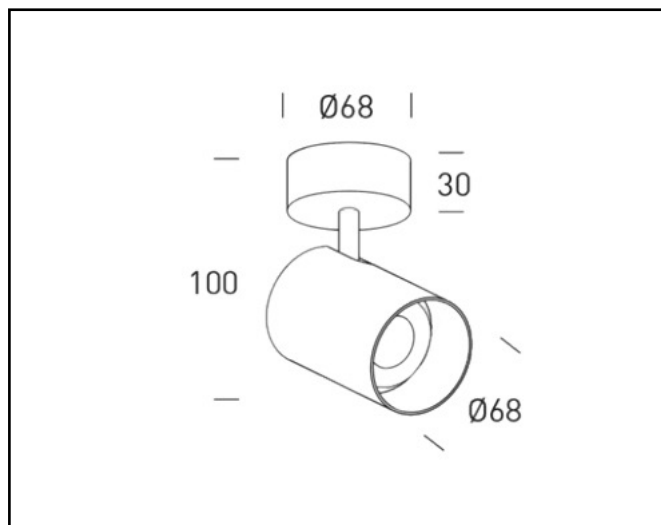

Product data sheet

BOGOTA DOWNLIGHT

GU10 downlighter

Description	GU10 Downlighter
Dimensions (mm)	95mm x 68mm
Weight (kg)	0,280 kg
Housing	Aluminium, painted
Colour	Black(B) or white(W)
Optical system	Bulb
Lighting Distribution	Bulb
Unified Glare Ratio	Bulb
Colour temperature (K)	Bulb
CRI (Ra)	Bulb
SCDM	Bulb
Net lumen output (25°C)	Bulb
Efficacy – LOR (lm/W)	Bulb
Power (driver incl.)	Bulb
Driver	Bulb
IP	IP 20
IK	IK 02
Lifetime (hours)	Bulb
Warranty	3 years
Origin	Spain
Norms	LVD 2006/95/EC EMC 2004/108/EC RoHS 2001/65/EC

Marks

Product data sheet

BRUSSELS 40

40W 4120lm-4340lm 3000-3500-4000K 90° DALI dimmable

Description	Surface mounted luminaire
Dimensions (mm)	600mm – 105mm
Weight (kg)	6,500 kg
Housing	Aluminium, painted
Colour	Black(B) or white(W)
Optical system	Prismatic PMMA diffuser, 90°
Lighting Distribution	90°
Unified Glare Ratio	UGR <19
Colour temperature (K)	3000 or 3500 or 4000K
CRI (Ra)	> 83
SCDM	3
Net lumen output (25°C)	4120lm – 4340lm
Efficacy – LOR (lm/W)	103lm/W – 108lm/W
Power (driver incl.)	40W, flicker free
Driver	Driver incorporated, 0-10V, DALI or Push dimmable
IP	IP 20
IK	IK 02
Lifetime (hours)	50.000 hours L80 B10
Warranty	5 years
Origin	Spain
Norms	LVD 2006/95/EC EMC 2004/108/EC RoHS 2001/65/EC

Marks

Product data sheet

BOGOTA SURFACE SPOT

GU10 bulb 3f track spot

Description GU10 bulb 3f track spot

Dimensions (mm) 68mm x 100mm

Weight (kg) 0,440 kg

Housing Aluminium, painted