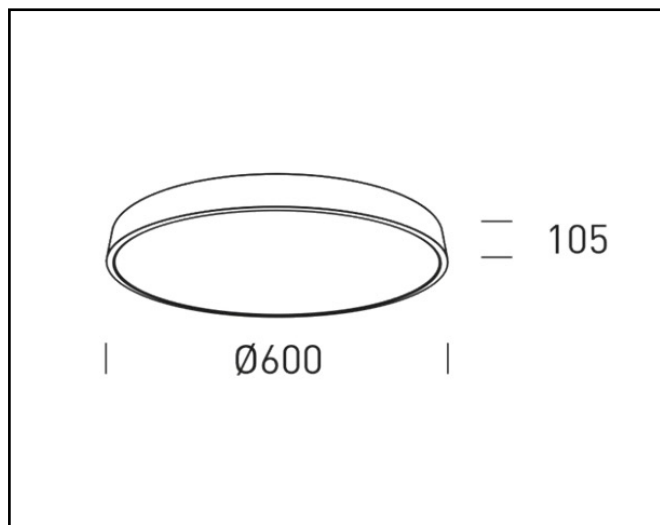

Product data sheet

BOGOTA DOWNLIGHT

GU10 downlighter

Description	GU10 Downlighter
Dimensions (mm)	95mm x 68mm
Weight (kg)	0,280 kg
Housing	Aluminium, painted
Colour	Black(B) or white(W)
Optical system	Bulb
Lighting Distribution	Bulb
Unified Glare Ratio	Bulb
Colour temperature (K)	Bulb
CRI (Ra)	Bulb
SCDM	Bulb
Net lumen output (25°C)	Bulb
Efficacy – LOR (lm/W)	Bulb
Power (driver incl.)	Bulb
Driver	Bulb
IP	IP 20
IK	IK 02
Lifetime (hours)	Bulb
Warranty	3 years
Origin	Spain
Norms	LVD 2006/95/EC EMC 2004/108/EC RoHS 2001/65/EC

Marks  

Product data sheet

BRUSSELS 26

26W 2630lm-2760lm 3000-3500-4000K 90° DALI dimmable

Description	Surface mounted luminaire
Dimensions (mm)	450mm x 103mm
Weight (kg)	4,500 kg
Housing	Aluminium, painted
Colour	Black(B) or white(W)
Optical system	Prismatic PMMA diffuser, 90°
Lighting Distribution	90°
Unified Glare Ratio	UGR <19
Colour temperature (K)	3000 or 3500 or 4000K
CRI (Ra)	> 83
SCDM	3
Net lumen output (25°C)	2630lm – 2760lm
Efficacy – LOR (lm/W)	101lm/W – 106lm/W
Power (driver incl.)	26W, flicker free
Driver	Driver incorporated, 0-10V, DALI or Push dimmable
IP	IP 20
IK	IK 02
Lifetime (hours)	50.000 hours L80 B10
Warranty	5 years
Origin	Spain
Norms	LVD 2006/95/EC EMC 2004/108/EC RoHS 2001/65/EC

Marks

Product data sheet

BRUSSELS 40

40W 4120lm-4340lm 3000-3500-4000K 90° DALI dimmable

Description	Surface mounted luminaire
Dimensions (mm)	600mm – 105mm
Weight (kg)	6,500 kg
Housing	Aluminium, painted
Colour	Black(B) or white(W)
Optical system	Prismatic PMMA diffuser, 90°
Lighting Distribution	90°
Unified Glare Ratio	UGR <19
Colour temperature (K)	3000 or 3500 or 4000K
CRI (Ra)	> 83
SCDM	3
Net lumen output (25°C)	4120lm – 4340lm
Efficacy – LOR (lm/W)	103lm/W – 108lm/W
Power (driver incl.)	40W, flicker free
Driver	Driver incorporated, 0-10V, DALI or Push dimmable
IP	IP 20
IK	IK 02
Lifetime (hours)	50.000 hours L80 B10
Warranty	5 years
Origin	Spain
Norms	LVD 2006/95/EC EMC 2004/108/EC RoHS 2001/65/EC