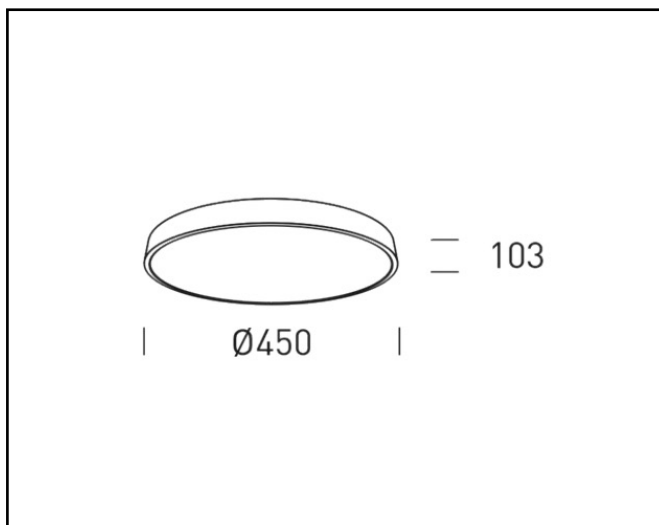

Product data sheet

BOGOTA DOWNLIGHT

GU10 downlighter

Description	GU10 Downlighter
Dimensions (mm)	95mm x 68mm
Weight (kg)	0,280 kg
Housing	Aluminium, painted
Colour	Black(B) or white(W)
Optical system	Bulb
Lighting Distribution	Bulb
Unified Glare Ratio	Bulb
Colour temperature (K)	Bulb
CRI (Ra)	Bulb
SCDM	Bulb
Net lumen output (25°C)	Bulb
Efficacy – LOR (lm/W)	Bulb
Power (driver incl.)	Bulb
Driver	Bulb
IP	IP 20
IK	IK 02
Lifetime (hours)	Bulb
Warranty	3 years
Origin	Spain
Norms	LVD 2006/95/EC EMC 2004/108/EC RoHS 2001/65/EC

Marks  

Product data sheet

BRUSSELS 26

26W 2630lm-2760lm 3000-3500-4000K 90° DALI dimmable

Description	Surface mounted luminaire
Dimensions (mm)	450mm x 103mm
Weight (kg)	4,500 kg
Housing	Aluminium, painted
Colour	Black(B) or white(W)
Optical system	Prismatic PMMA diffuser, 90°
Lighting Distribution	90°
Unified Glare Ratio	UGR <19
Colour temperature (K)	3000 or 3500 or 4000K
CRI (Ra)	> 83
SCDM	3
Net lumen output (25°C)	2630lm – 2760lm
Efficacy – LOR (lm/W)	101lm/W – 106lm/W
Power (driver incl.)	26W, flicker free
Driver	Driver incorporated, 0-10V, DALI or Push dimmable
IP	IP 20
IK	IK 02
Lifetime (hours)	50.000 hours L80 B10
Warranty	5 years
Origin	Spain
Norms	LVD 2006/95/EC EMC 2004/108/EC RoHS 2001/65/EC

Marks

Product data sheet

BOGOTA SURFACE SPOT

GU10 bulb 3f track spot

Description GU10 bulb 3f track spot

Dimensions (mm) 68mm x 100mm

Weight (kg) 0,440 kg

Housing Aluminium, painted