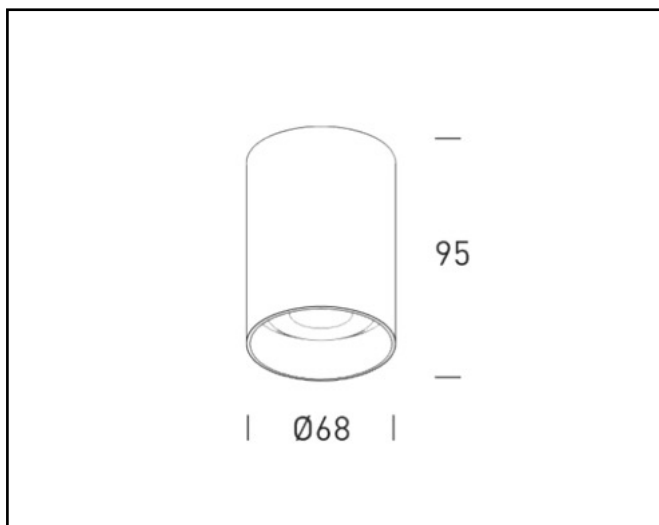

Product data sheet

BOGOTA DOWNLIGHT

GU10 downlighter

Description	GU10 Downlighter
Dimensions (mm)	95mm x 68mm
Weight (kg)	0,280 kg
Housing	Aluminium, painted
Colour	Black(B) or white(W)
Optical system	Bulb
Lighting Distribution	Bulb
Unified Glare Ratio	Bulb
Colour temperature (K)	Bulb
CRI (Ra)	Bulb
SCDM	Bulb
Net lumen output (25°C)	Bulb
Efficacy – LOR (lm/W)	Bulb
Power (driver incl.)	Bulb
Driver	Bulb
IP	IP 20
IK	IK 02
Lifetime (hours)	Bulb
Warranty	3 years
Origin	Spain
Norms	LVD 2006/95/EC EMC 2004/108/EC RoHS 2001/65/EC

Marks  

Product data sheet

BRUSSELS 26

26W 2630lm-2760lm 3000-3500-4000K 90° DALI dimmable

Description	Surface mounted luminaire
Dimensions (mm)	450mm x 103mm
Weight (kg)	4,500 kg
Housing	Aluminium, painted
Colour	Black(B) or white(W)
Optical system	Prismatic PMMA diffuser, 90°
Lighting Distribution	90°
Unified Glare Ratio	UGR <19
Colour temperature (K)	3000 or 3500 or 4000K
CRI (Ra)	> 83
SCDM	3
Net lumen output (25°C)	2630lm – 2760lm
Efficacy – LOR (lm/W)	101lm/W – 106lm/W
Power (driver incl.)	26W, flicker free
Driver	Driver incorporated, 0-10V, DALI or Push dimmable
IP	IP 20
IK	IK 02
Lifetime (hours)	50.000 hours L80 B10
Warranty	5 years
Origin	Spain
Norms	LVD 2006/95/EC EMC 2004/108/EC RoHS 2001/65/EC

Marks

Product data sheet

BOGOTA SURFACE SPOT

GU10 bulb 3f track spot

Description GU10 bulb 3f track spot

Dimensions (mm) 68mm x 100mm

Weight (kg) 0,440 kg

Housing Aluminium, painted