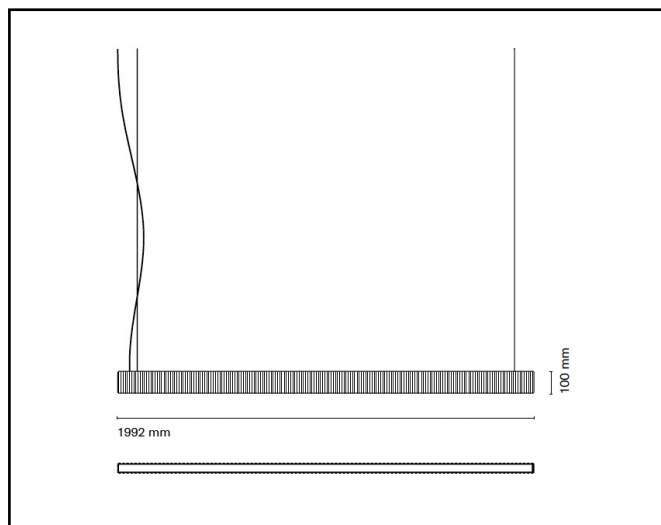

Product data sheet

DUNE 2000

45,5W 5394lm 3000K Cement Grey

Description	General linear lighting, suspended
Dimensions (mm)	1992mm x 80mm x 50mm
Weight (kg)	3,600 kg
Housing	Extruded aluminium
Colour	Cement Grey (RAL 7033)
Optical system	Opal cover
Lighting Distribution	110°
Unified Glare Ratio	<22
Colour temperature (K)	3000K
CRI (Ra)	90
SCDM	3
Net lumen output (25°C)	5394lm
Efficacy – LOR (lm/W)	118 lm/W
Power (driver incl.)	45,5W
Driver	Built-in
IP	20
IK	IK 02
Lifetime (hours)	50.000h L80 B20
Warranty	5 years
Origin	Spain
Norms	