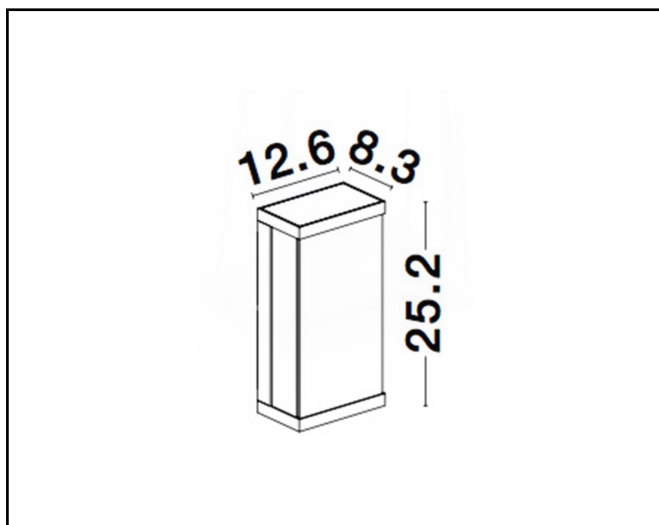

Product data sheet

Bay

1,5W – 152lm – 3000K – Solar – Motion sensor

Description	Dimmable wall fixture, rechargeable via integrated solar panel. Motion sensor integrated.
Dimensions (mm)	252mm x 126mm x 83mm
Weight (kg)	1,200 kg
Housing	aluminium
Colour	Anthracite
Optical system	indirect
Lighting Distribution	Opal Diffuser, 87°
Unified Glare Ratio	22
Colour temperature (K)	3000K
CRI (Ra)	80
SCDM	3
Net lumen output (25°C)	152lm
Efficacy – LOR (lm/W)	101lm/W
Power (driver incl.)	1,5W
Driver	230V
IP	IP 65
IK	IK 02
Lifetime (hours)	Batteries – rechargeable via solar energy
Warranty	2 years
Origin	Greece
Norms	LVD 2006/95/EC EMC 2004/108/EC RoHS 2001/65/EC