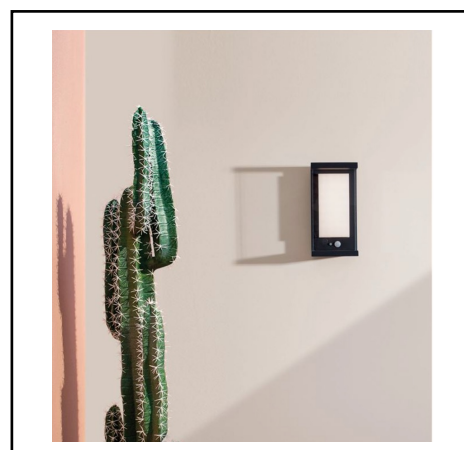

Product data sheet

Bay

1,5W – 152lm – 3000K – Solar – Motion sensor

Description	Dimmable wall fixture, rechargeable via integrated solar panel. Motion sensor integrated.
Dimensions (mm)	252mm x 126mm x 83mm
Weight (kg)	1,200 kg
Housing	aluminium
Colour	Anthracite
Optical system	indirect
Lighting Distribution	Opal Diffuser, 87°
Unified Glare Ratio	22
Colour temperature (K)	3000K
CRI (Ra)	80
SCDM	3
Net lumen output (25°C)	152lm
Efficacy – LOR (lm/W)	101lm/W
Power (driver incl.)	1,5W
Driver	230V
IP	IP 65
IK	IK 02
Lifetime (hours)	Batteries – rechargeable via solar energy
Warranty	2 years
Origin	Greece
Norms	LVD 2006/95/EC EMC 2004/108/EC RoHS 2001/65/EC