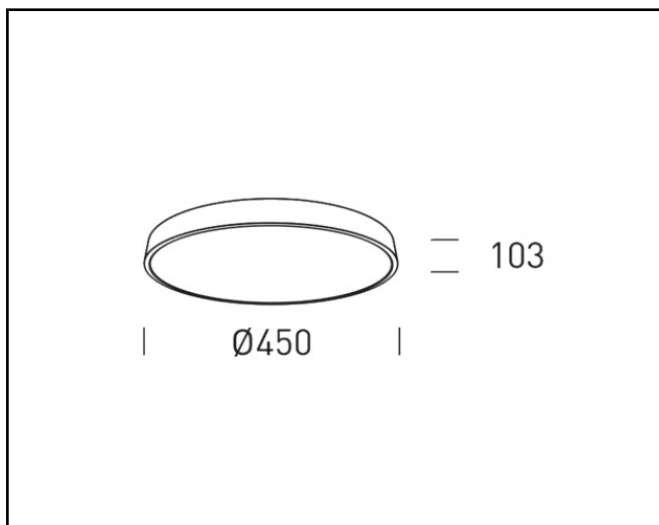

Product data sheet

BRUSSELS 26

26W 2630lm-2760lm 3000-3500-4000K 90° DALI dimmable

Description	Surface mounted luminaire
Dimensions (mm)	450mm x 103mm
Weight (kg)	4,500 kg
Housing	Aluminium, painted
Colour	Black(B) or white(W)
Optical system	Prismatic PMMA diffuser, 90°
Lighting Distribution	90°
Unified Glare Ratio	UGR <19
Colour temperature (K)	3000 or 3500 or 4000K
CRI (Ra)	> 83
SCDM	3
Net lumen output (25°C)	2630lm – 2760lm
Efficacy – LOR (lm/W)	101lm/W – 106lm/W
Power (driver incl.)	26W, flicker free
Driver	Driver incorporated, 0-10V, DALI or Push dimmable
IP	IP 20
IK	IK 02
Lifetime (hours)	50.000 hours L80 B10
Warranty	5 years
Origin	Spain
Norms	LVD 2006/95/EC EMC 2004/108/EC RoHS 2001/65/EC