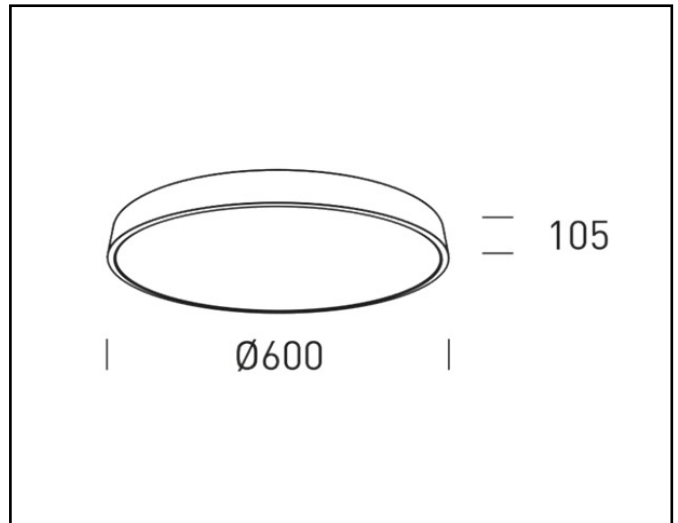

Product data sheet

BRUSSELS 40

40W 4120lm-4340lm 3000-3500-4000K 90° DALI dimmable

Description	Surface mounted luminaire
Dimensions (mm)	600mm – 105mm
Weight (kg)	6,500 kg
Housing	Aluminium, painted
Colour	Black(B) or white(W)
Optical system	Prismatic PMMA diffuser, 90°
Lighting Distribution	90°
Unified Glare Ratio	UGR <19
Colour temperature (K)	3000 or 3500 or 4000K
CRI (Ra)	> 83
SCDM	3
Net lumen output (25°C)	4120lm – 4340lm
Efficacy – LOR (lm/W)	103lm/W – 108lm/W
Power (driver incl.)	40W, flicker free
Driver	Driver incorporated, 0-10V, DALI or Push dimmable
IP	IP 20
IK	IK 02
Lifetime (hours)	50.000 hours L80 B10
Warranty	5 years
Origin	Spain
Norms	LVD 2006/95/EC EMC 2004/108/EC RoHS 2001/65/EC