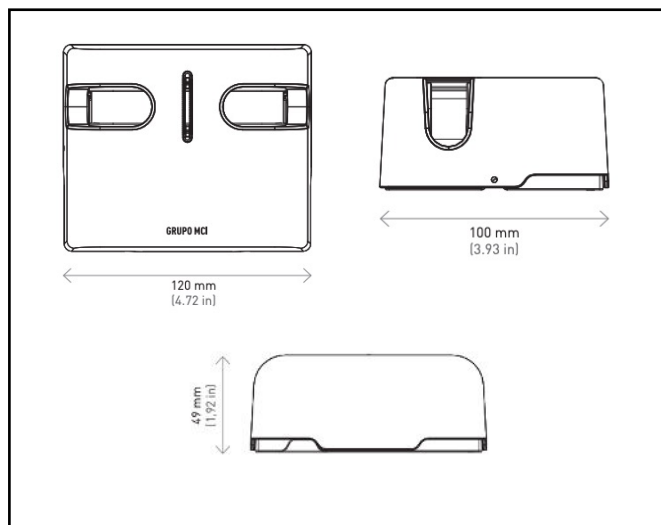

Product data sheet

BOW

Description	Architectural accent lighting
Dimensions (mm)	100mmx120mmx49mm
Weight (kg)	400g
Housing	Aluminium body
Colour	Grey, Black, White, Corten, Stone
Optical system	Security glass cover
Lighting Distribution	180° x15°
Unified Glare Ratio	<19
Colour temperature (K)	1800K - 2700K – 3000K– 4000K – RGBW
CRI (Ra)	80
SCDM	3
Net lumen output (25°C)	6W: 153lm – 174lm 10W: 281lm – 320lm
Efficacy – LOR (lm/W)	25,5lm/W – 32lm/W
Power (driver incl.)	6W – 10W
Driver	ON/OFF, DMX/RDM, DALI
IP	IP 65
IK	IK 08
Lifetime (hours)	70.000 hours L80 B10
Warranty	5 years
Origin	Spain
Norms	LVD 2006/95/EC EMC 2004/108/EC RoHS 2001/65/EC ISO 9001:2008
Marks	