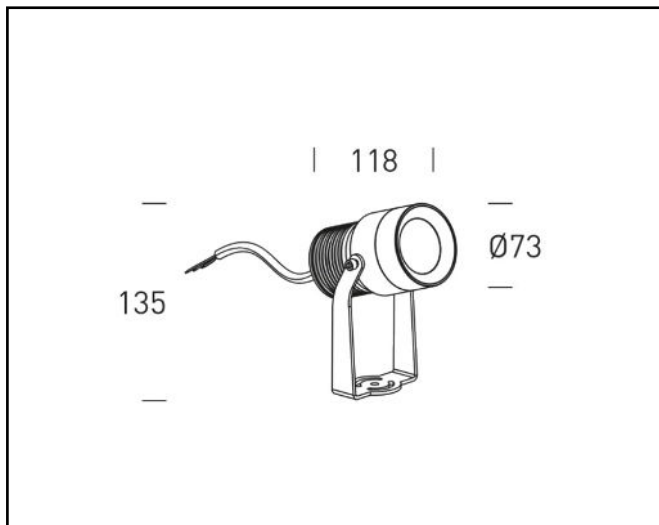

Product data sheet

Cannes 10

11W 850lm 3000K 45°

Description	Garden spot
Dimensions (mm)	73mm x 118mm x 135mm
Weight (kg)	900g
Housing	Aluminium body
Colour	Anthracite
Optical system	Glass diffuser
Lighting Distribution	45°
Unified Glare Ratio	<22
Colour temperature (K)	3000K
CRI (Ra)	80
SCDM	3
Net lumen output (25°C)	850lm
Efficacy – LOR (lm/W)	77lm/W
Power (driver incl.)	11W
Driver	Integrated
IP	IP 65
IK	IK 06
Lifetime (hours)	40.000 hours L70 B50
Warranty	3 years
Origin	Spain
Norms	LVD 2006/95/EC EMC 2004/108/EC RoHS 2001/65/EC ISO 9001:2008
Marks	 