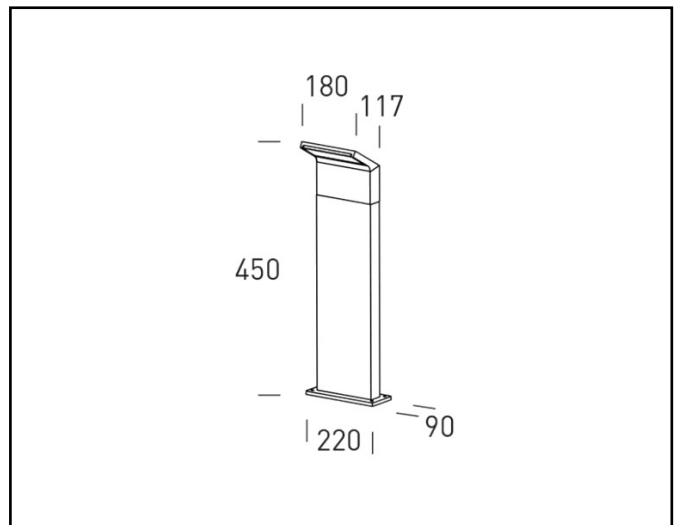

## Jamaica

13,5W 1000-1500lm 3000-4000K 120°

<b>Description</b>	Garden bollard
<b>Dimensions (mm)</b>	220mm x 450mm x 140mm
<b>Weight (kg)</b>	2,3kg
<b>Housing</b>	Aluminium body
<b>Colour</b>	Anthracite
<b>Optical system</b>	PC diffuser
<b>Lighting Distribution</b>	120°
<b>Unified Glare Ratio</b>	<22
<b>Colour temperature (K)</b>	3000K – 4000K
<b>CRI (Ra)</b>	80
<b>SCDM</b>	3
<b>Net lumen output (25°C)</b>	1000lm – 1500lm
<b>Efficacy – LOR (lm/W)</b>	74lm/W – 111lm/W
<b>Power (driver incl.)</b>	13,5W
<b>Driver</b>	Integrated
<b>IP</b>	IP 65
<b>IK</b>	IK 08
<b>Lifetime (hours)</b>	35.000 hours L70 B50
<b>Warranty</b>	3 years
<b>Origin</b>	Spain
<b>Norms</b>	LVD 2006/95/EC EMC 2004/108/EC RoHS 2001/65/EC ISO 9001:2008
<b>Marks</b>	 