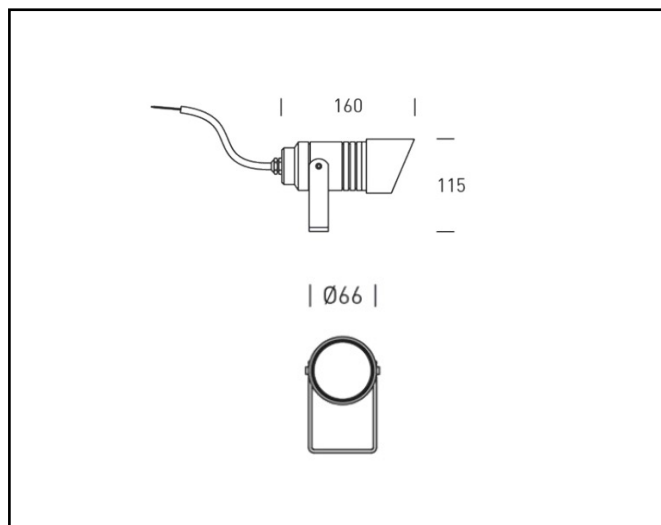

Product data sheet

Netherlands GU10

Description	Garden spot
Dimensions (mm)	66mm x 115mm x 160mm
Weight (kg)	500g
Housing	Aluminium body
Colour	Anthracite
Optical system	Glass diffuser
Lighting Distribution	GU10 bulb
Unified Glare Ratio	<22
Colour temperature (K)	GU10 bulb
CRI (Ra)	GU10 bulb
SCDM	GU10 bulb
Net lumen output (25°C)	GU10 bulb
Efficacy – LOR (lm/W)	GU10 bulb
Power (driver incl.)	Max. 35W
Driver	GU10 bulb
IP	IP 65
IK	IK 08
Lifetime (hours)	GU10 bulb
Warranty	3 years
Origin	Spain
Norms	LVD 2006/95/EC EMC 2004/108/EC RoHS 2001/65/EC ISO 9001:2008
Marks	