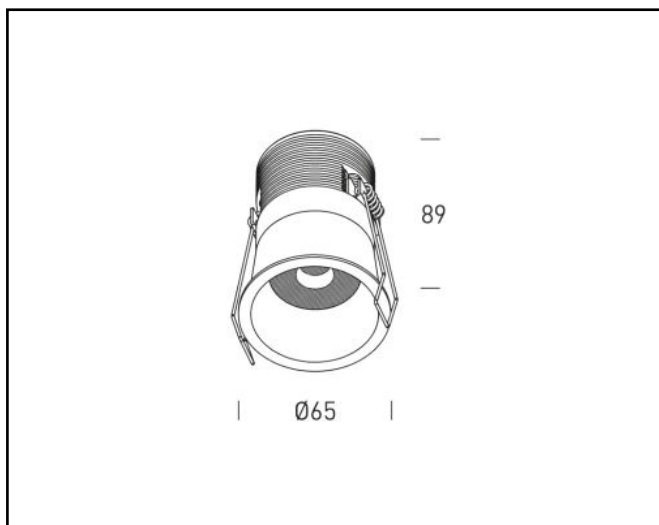

## Vienna 10

7W-10W 600lm-900lm 2700K-3000K 24°

<b>Description</b>	Recessed spot
<b>Dimensions (mm)</b>	65mmx89mm
<b>Weight (kg)</b>	250g
<b>Housing</b>	Aluminium body
<b>Colour</b>	White or black
<b>Optical system</b>	PMMA lens
<b>Lighting Distribution</b>	24°
<b>Unified Glare Ratio</b>	<19
<b>Colour temperature (K)</b>	3000K
<b>CRI (Ra)</b>	92
<b>SCDM</b>	3
<b>Net lumen output (25°C)</b>	600lm – 900lm
<b>Efficacy – LOR (lm/W)</b>	80lm/W
<b>Power (driver incl.)</b>	7W – 10W
<b>Driver</b>	Not integrated
<b>IP</b>	IP 20
<b>IK</b>	IK 02
<b>Lifetime (hours)</b>	40.000 hours L70 B50
<b>Warranty</b>	5 years
<b>Origin</b>	Spain
<b>Norms</b>	LVD 2006/95/EC EMC 2004/108/EC RoHS 2001/65/EC ISO 9001:2008
<b>Marks</b>	 