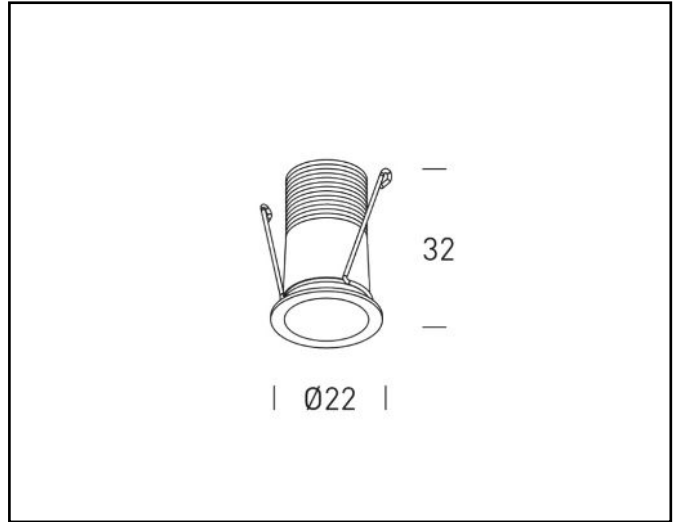

Product data sheet

Vienna 2

2W 160lm 3000K 24°

Description	Recessed spot
Dimensions (mm)	22mmx32mm
Weight (kg)	30g
Housing	Aluminium body
Colour	White or black
Optical system	PMMA lens
Lighting Distribution	24°
Unified Glare Ratio	<19
Colour temperature (K)	3000K
CRI (Ra)	92
SCDM	3
Net lumen output (25°C)	160lm
Efficacy – LOR (lm/W)	80lm/W
Power (driver incl.)	2W
Driver	Not integrated
IP	IP 44
IK	IK 02
Lifetime (hours)	40.000 hours L70 B50
Warranty	5 years
Origin	Spain
Norms	LVD 2006/95/EC EMC 2004/108/EC RoHS 2001/65/EC ISO 9001:2008
Marks	