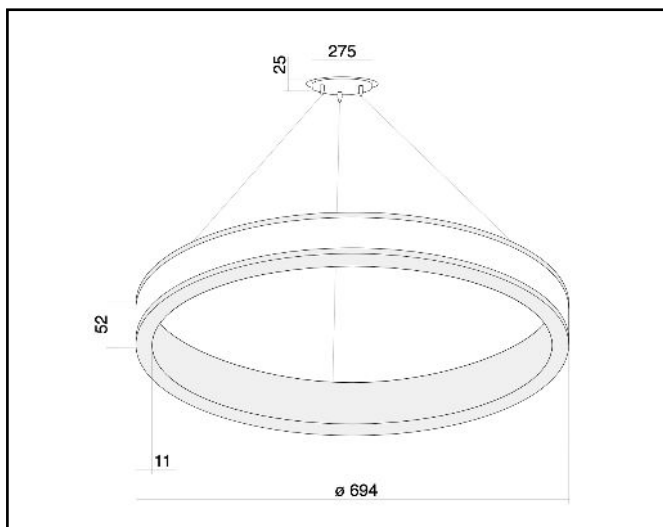

Product data sheet

Inot OCC
20W- 70W

Description	Suspended luminaire
Dimensions (mm)	700-900-1200-1500 x 11mm x 52mm
Weight (kg)	
Housing	Aluminium
Colour	Grey + (24 RAL colours)
Optical system	Opal
Lighting Distribution	Direct on outside
Unified Glare Ratio	
Colour temperature (K)	3000K – 4000K
CRI (Ra)	>80
SCDM	3
Net lumen output (25°C)	1500lm – 7000lm
Efficacy – LOR (lm/W)	100lm/W
Power (driver incl.)	20W – 25W – 35W – 40W – 50W – 70W
Driver	Driver incl. Dali available
IP	IP 40
IK	IK 02
Lifetime (hours)	60,000 h L80B10
Warranty	3 years
Origin	Spain
Norms	