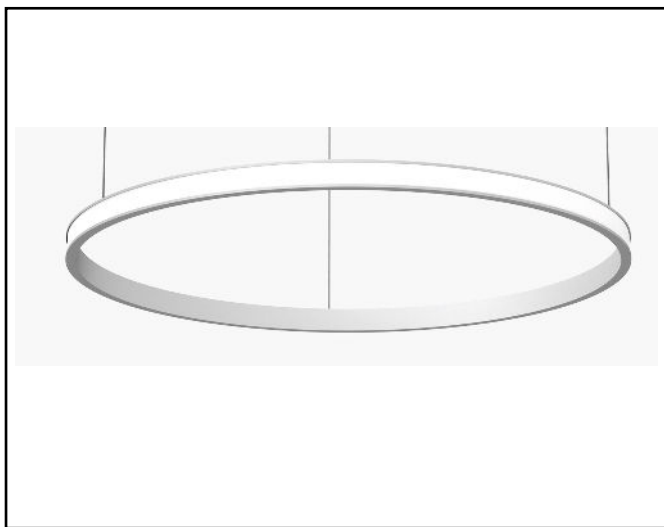

Product data sheet

Inot OCC
20W- 70W

Description	Suspended luminaire
Dimensions (mm)	700-900-1200-1500 x 11mm x 52mm
Weight (kg)	
Housing	Aluminium
Colour	Grey + (24 RAL colours)
Optical system	Opal
Lighting Distribution	Direct on outside
Unified Glare Ratio	
Colour temperature (K)	3000K – 4000K
CRI (Ra)	>80
SCDM	3
Net lumen output (25°C)	1500lm – 7000lm
Efficacy – LOR (lm/W)	100lm/W
Power (driver incl.)	20W – 25W – 35W – 40W – 50W – 70W
Driver	Driver incl. Dali available
IP	IP 40
IK	IK 02
Lifetime (hours)	60,000 h L80B10
Warranty	3 years
Origin	Spain
Norms	