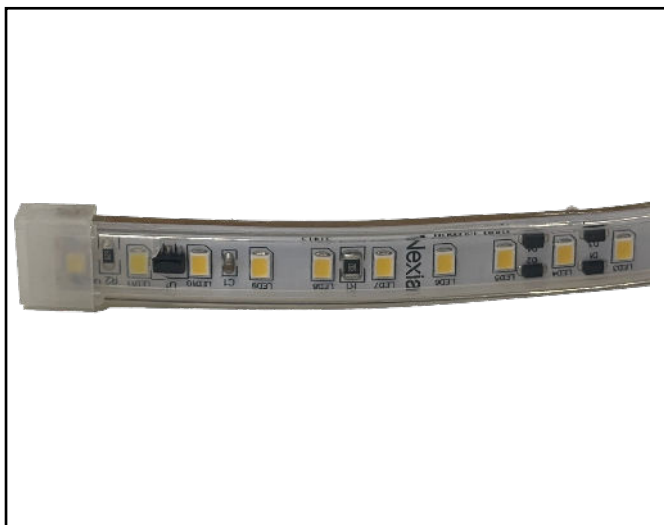

Product data sheet

LED STRIP 230v Sagrada Familia

LEDstrip tot 100m

Description	Linear flexible light LED strip 230v, IP65, 60leds/m
Dimensions (mm)	100m x 12m x 10mm
Weight (kg)	0,250 kg/m
Housing	Silicon cover, IP65
Colour	
Optical system	Silicon cover, UV stable
Lighting Distribution	120°
Unified Glare Ratio	
Colour temperature (K)	2700K - 3000K – 4000K
CRI (Ra)	>80
SCDM	4
Net lumen output (25°C)	635-700lm – 1355-1460lm
Efficacy – LOR (lm/W)	93lm/W
Power (driver incl.)	7w/m – 15W/m
Driver	No driver, 230v 50 Hz main voltage
IP	IP 65
IK	IK 02
Lifetime (hours)	30,000 h L70 B50
Warranty	3 years
Origin	Spain
Norms	
Marks	CE