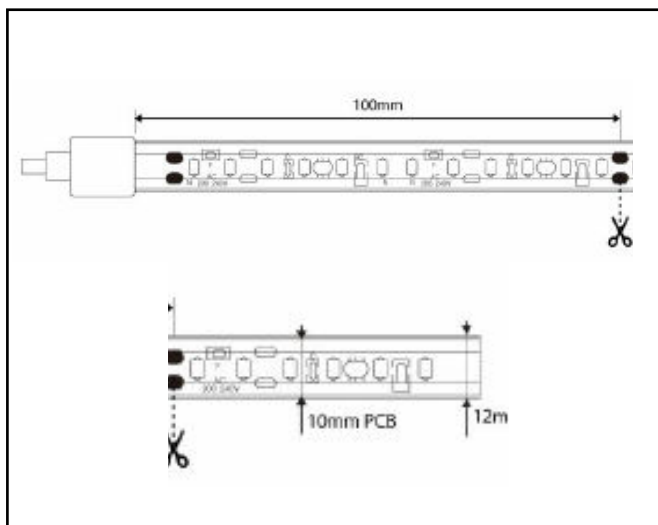

Product data sheet

LED STRIP 230v Sagrada Familia

LEDstrip tot 100m

Description	Linear flexible light LED strip 230v, IP65, 60leds/m
Dimensions (mm)	100m x 12m x 10mm
Weight (kg)	0,250 kg/m
Housing	Silicon cover, IP65
Colour	
Optical system	Silicon cover, UV stable
Lighting Distribution	120°
Unified Glare Ratio	
Colour temperature (K)	2700K - 3000K – 4000K
CRI (Ra)	>80
SCDM	4
Net lumen output (25°C)	635-700lm – 1355-1460lm
Efficacy – LOR (lm/W)	93lm/W
Power (driver incl.)	7w/m – 15W/m
Driver	No driver, 230v 50 Hz main voltage
IP	IP 65
IK	IK 02
Lifetime (hours)	30,000 h L70 B50
Warranty	3 years
Origin	Spain
Norms	
Marks	CE