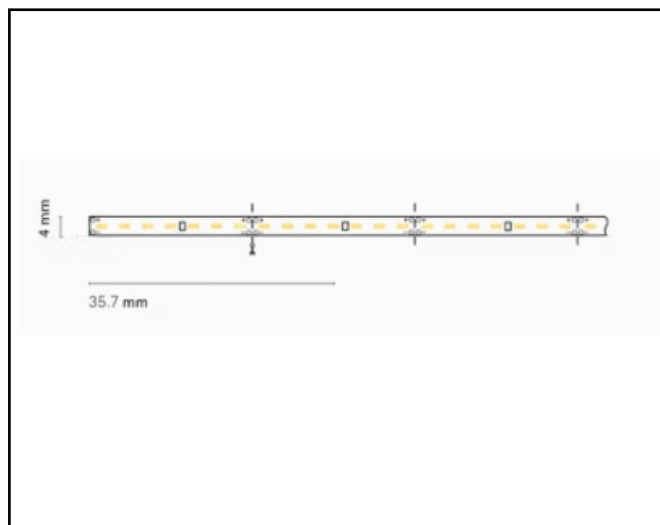

Product data sheet

LED STRIP Picadilly mini

LED strip 4mm breed

Description	Small Linear LED strip 24V 196leds/m
Dimensions (mm)	5000mm x 4mm x 2mm
Weight (kg)	0,250 kg/m
Housing	
Colour	
Optical system	
Lighting Distribution	120°
Unified Glare Ratio	
Colour temperature (K)	2700K – 3000K – 4000K
CRI (Ra)	>90
SCDM	3
Net lumen output (25°C)	1166-1267lm/m
Efficacy – LOR (lm/W)	98lm/W
Power (driver incl.)	14,4W/m
Driver	No driver
IP	IP 20
IK	IK 02
Lifetime (hours)	40,000 h
Warranty	3 years
Origin	Spain
Norms	