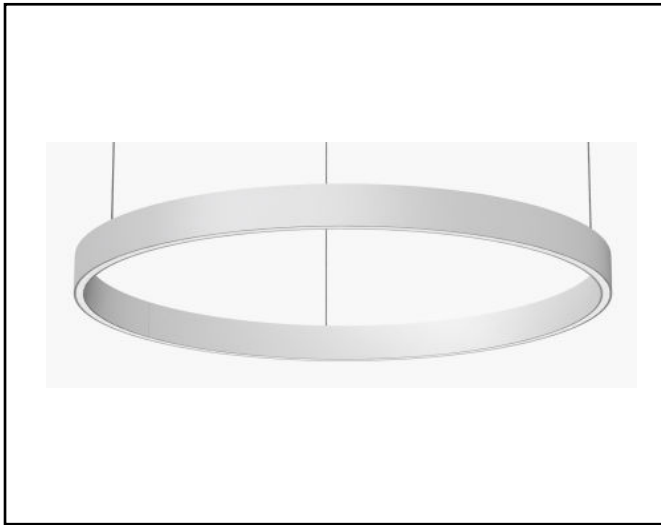

Product data sheet

Slender CC

Description	Suspended luminaire
Dimensions (mm)	700-900-1200-1500 x 15mm H52mm
Weight (kg)	
Housing	Aluminium
Colour	Grey + (24 RAL colours)
Optical system	Opal
Lighting Distribution	Direct
Unified Glare Ratio	
Colour temperature (K)	3000K – 4000K
CRI (Ra)	>80
SCDM	3
Net lumen output (25°C)	4000lm –12 500lm
Efficacy – LOR (lm/W)	129lm/W
Power (driver incl.)	35W – 70W – 105W
Driver	Driver incl. Dali available
IP	IP 40
IK	IK 02
Lifetime (hours)	60,000 h L80B10
Warranty	3 years
Origin	Spain
Norms	