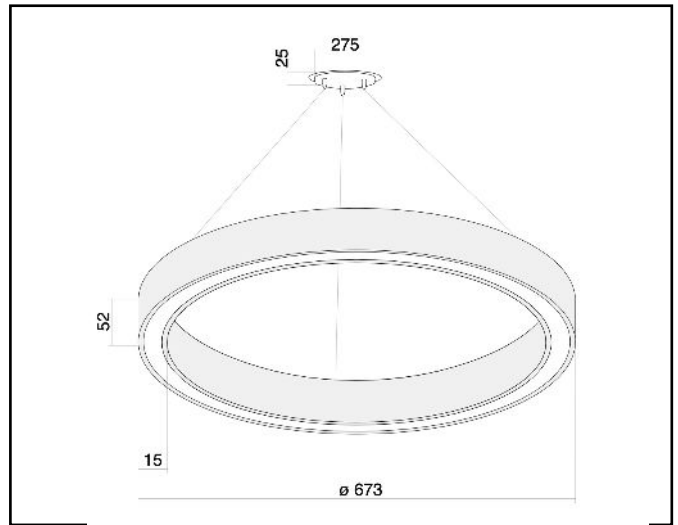

Product data sheet

Slender CC

Description	Suspended luminaire
Dimensions (mm)	700-900-1200-1500 x 15mm H52mm
Weight (kg)	
Housing	Aluminium
Colour	Grey + (24 RAL colours)
Optical system	Opal
Lighting Distribution	Direct
Unified Glare Ratio	
Colour temperature (K)	3000K – 4000K
CRI (Ra)	>80
SCDM	3
Net lumen output (25°C)	4000lm –12 500lm
Efficacy – LOR (lm/W)	129lm/W
Power (driver incl.)	35W – 70W – 105W
Driver	Driver incl. Dali available
IP	IP 40
IK	IK 02
Lifetime (hours)	60,000 h L80B10
Warranty	3 years
Origin	Spain
Norms	