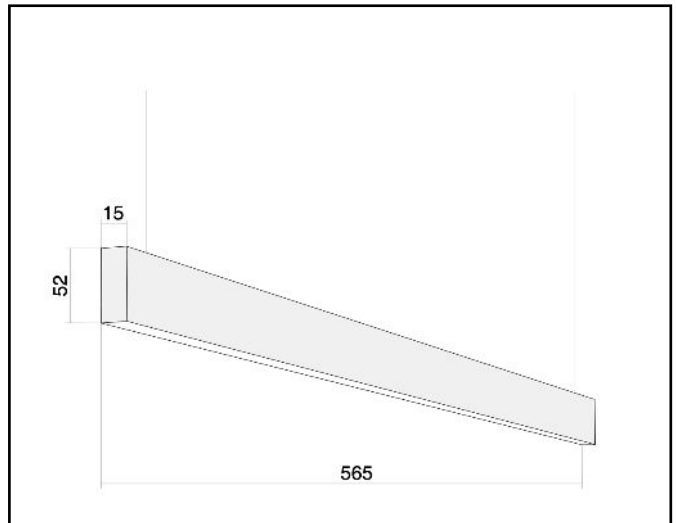

Product data sheet

Slender S

Description	Suspended luminaire
Dimensions (mm)	600-900-1200-1500-1800 x 15mm H52mm
Weight (kg)	
Housing	Aluminium
Colour	Grey + (24 RAL colours)
Optical system	Opal
Lighting Distribution	Direct
Unified Glare Ratio	
Colour temperature (K)	3000K – 4000K
CRI (Ra)	>80
SCDM	3
Net lumen output (25°C)	1000lm – 3300lm
Efficacy – LOR (lm/W)	60lm/W
Power (driver incl.)	20W – 25W – 35W – 40W – 50W
Driver	Driver incl. Dali available
IP	IP 40
IK	IK 02
Lifetime (hours)	60,000 h L80B10
Warranty	3 years
Origin	Spain
Norms	