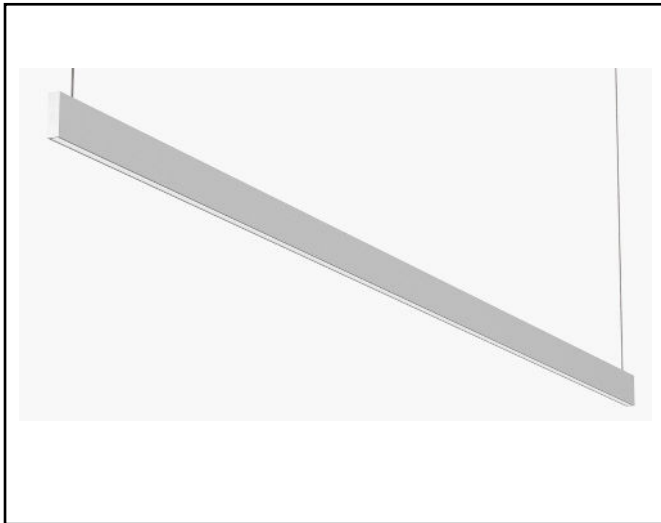

Product data sheet

Slender S

Description	Suspended luminaire
Dimensions (mm)	600-900-1200-1500-1800 x 15mm H52mm
Weight (kg)	
Housing	Aluminium
Colour	Grey + (24 RAL colours)
Optical system	Opal
Lighting Distribution	Direct
Unified Glare Ratio	
Colour temperature (K)	3000K – 4000K
CRI (Ra)	>80
SCDM	3
Net lumen output (25°C)	1000lm – 3300lm
Efficacy – LOR (lm/W)	60lm/W
Power (driver incl.)	20W – 25W – 35W – 40W – 50W
Driver	Driver incl. Dali available
IP	IP 40
IK	IK 02
Lifetime (hours)	60,000 h L80B10
Warranty	3 years
Origin	Spain
Norms	